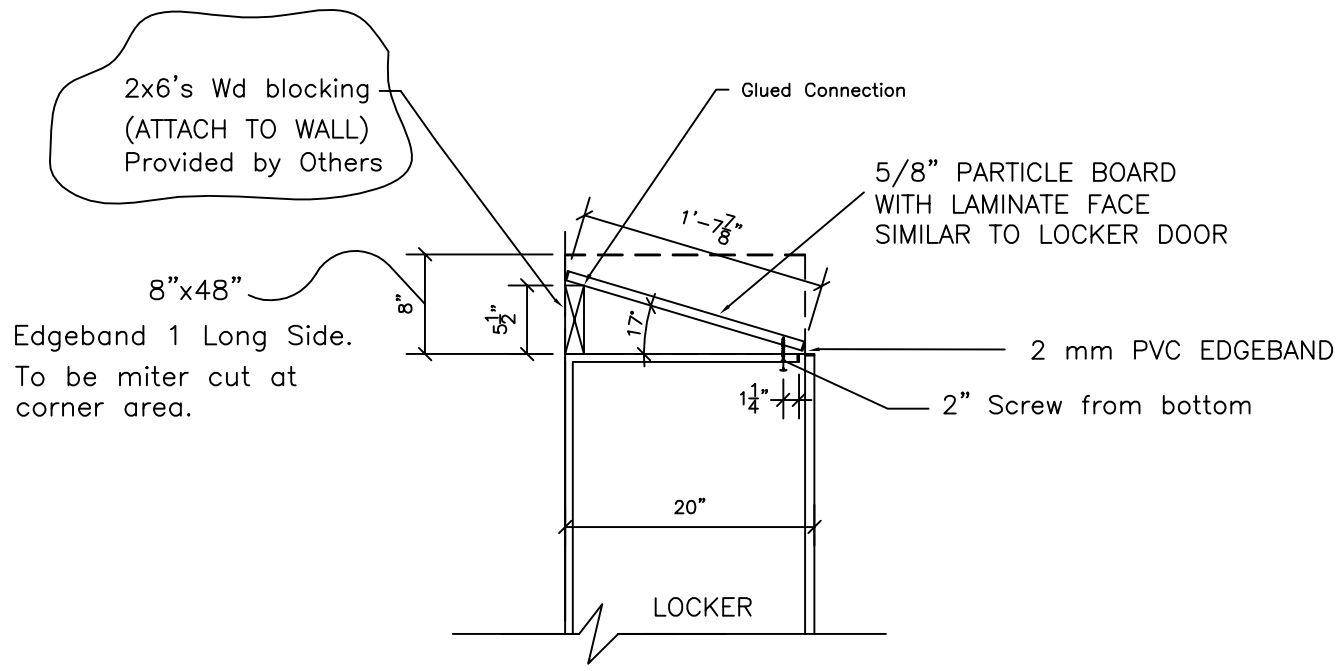

ALL BLOCKING PROVIDED BY INSTALLER

SLOPE TOP

HOLLMAN, INC.
 1825 Walnut Hill Lane, Irving, TX 75038
 P: 972/331-2800 F: 972/331-2921

**SLOPE TOP
 Hollman Locker**

DATE:	APPROVED:	DRAWN BY:
PROJECT:		
Scale: 3/4" = 1'-0"		DRAWING NO. SLOPE20d