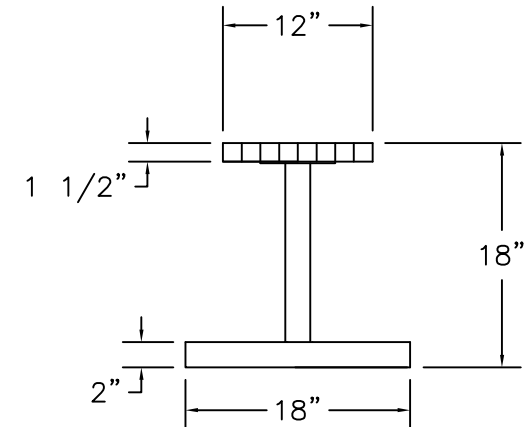

BUTCHER BLOCK BENCH

BENCH AVAILABLE IN SOLID RED OAK OR MAPLE

WITH STAINLESS STEEL LEGS OR WOOD PEDESTALS

ROOM:

LENGTH

QUANTITY

_____	_____	_____
_____	_____	_____
_____	_____	_____

SOLID WOOD WITH FINISH

Stainless Steel Leg

HOLLMAN, INC.
 1825 Walnut Hill Lane, Irving, TX 75038
 P: 972/331-2800 F: 972/313-2921

Butcher Block Bench

DATE:	APPROVED:	DRAWN BY:
PROJECT:		
Scale: 3/4" = 1'-0"	DRAWING NO. BBB	