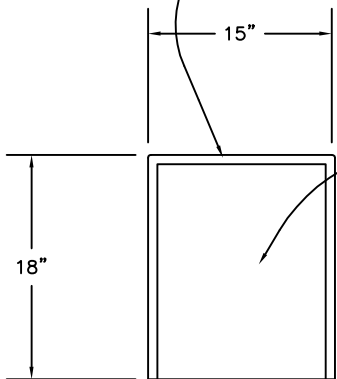

\_\_\_\_\_

\_\_\_\_\_

\_\_\_\_\_

\_\_\_\_\_

Wood Cap with Finish

Bench Ends

SIDE VIEW

FRONT VIEW

SECTION VIEW

\*CUSTOM DIMENSIONS AVAILABLE UPON REQUEST

**HOLLMAN, INC.**  
 1825 Walnut Hill Lane, Irving, TX 75038  
 P: 972/331-2800 F: 972/331-2921

Contemporary  
 Bench

DATE:	APPROVED:	DRAWN BY:
PROJECT:		
	DRAWING NO. CB	