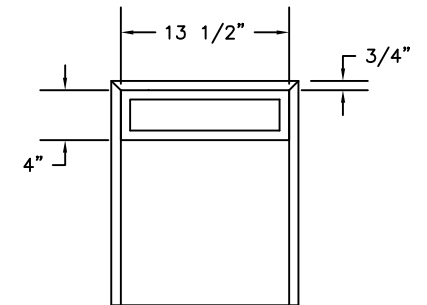

\_\_\_\_\_

\_\_\_\_\_

\_\_\_\_\_

\_\_\_\_\_

Wood Cap with Finish

Bench Ends

SIDE VIEW

FRONT VIEW

SECTION VIEW

\*CUSTOM DIMENSIONS AVAILABLE UPON REQUEST

**HOLLMAN, INC.**  
 1825 Walnut Hill Lane, Irving, TX 75038  
 P: 972/331-2800 F: 972/331-2921

Contemporary  
 Bench

DATE:	APPROVED:	DRAWN BY:
PROJECT:		
	DRAWING NO. CB	