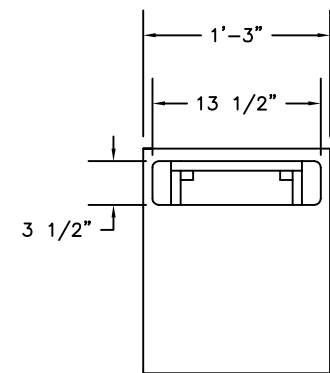

Traditional Bench

Seat available in veneer and carpet ready

Bench ends available in raised panel, flat panel, and flat panel shaker

ROOM:

LENGTH

QUANTITY

_____	_____	_____
_____	_____	_____
_____	_____	_____
_____	_____	_____

SIDE VIEW

FRONT VIEW

SECTION VIEW

HOLLMAN, INC.
 1825 Walnut Hill Lane, Irving, TX 75038
 P: 972/331-2800 F: 972/313-2921

Traditional
Bench

DATE: .	APPROVED: .	DRAWN BY: .
PROJECT: .		
Scale: 3/4" = 1'-0"		DRAWING NO. TB