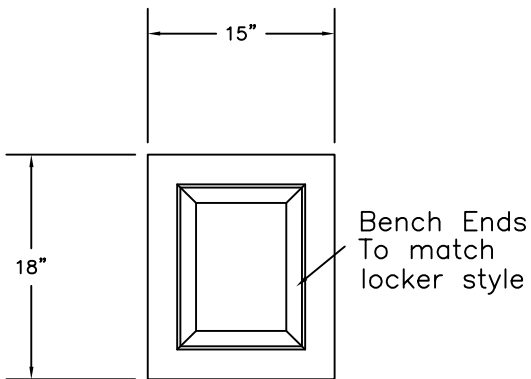

Traditional Bench

Seat available in veneer and carpet ready

Bench ends available in raised panel, flat panel, and flat panel shaker

ROOM:

LENGTH

QUANTITY

_____	_____	_____
_____	_____	_____
_____	_____	_____
_____	_____	_____

SIDE VIEW

FRONT VIEW

SECTION VIEW

HOLLMAN, INC.
 1825 Walnut Hill Lane, Irving, TX 75038
 P: 972/331-2800 F: 972/313-2921

Traditional
Bench

DATE: .	APPROVED: .	DRAWN BY: .
PROJECT: .		
Scale: 3/4" = 1'-0"		DRAWING NO. TB