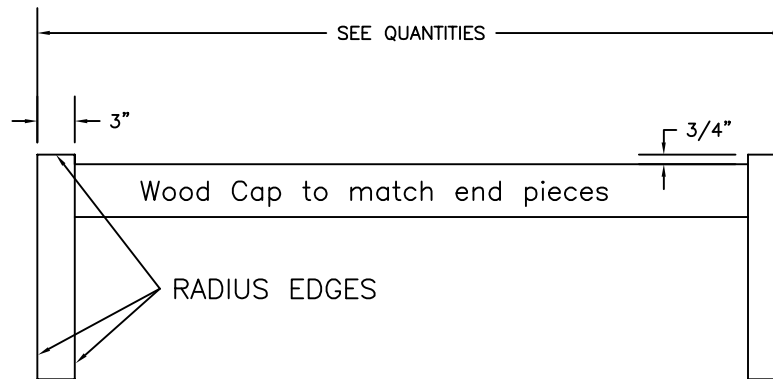

Traditional Bench

Seat available in veneer and carpet ready

Bench ends available in raised panel, flat panel, and flat panel shaker

ROOM:

LENGTH

QUANTITY

_____	_____	_____
_____	_____	_____
_____	_____	_____
_____	_____	_____

SIDE VIEW

FRONT VIEW

SECTION VIEW

HOLLMAN, INC.
 1825 Walnut Hill Lane, Irving, TX 75038
 P: 972/331-2800 F: 972/313-2921

Traditional
Bench

DATE: .	APPROVED: .	DRAWN BY: .
PROJECT: .		
Scale: 3/4" = 1'-0"		DRAWING NO. TB