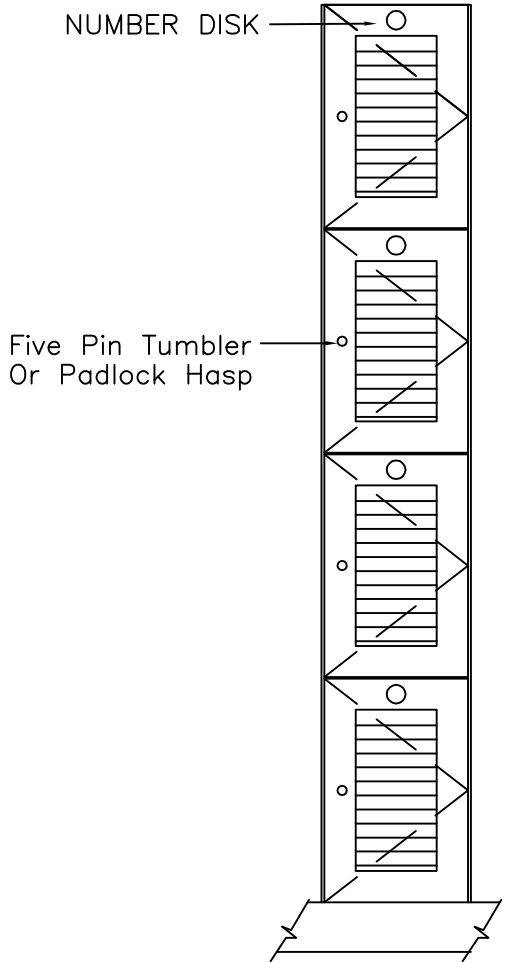

Locker Doors:
 Finish:
 Edgeband:
 Lock:
 Hardware:
 No. Sequence:

QTY.: ___ Lockers at Men's Rm.
 ___ Lockers at Women's Rm.

FRONT ELEVATION

SECTION VIEW

ALMOND
MELAMINE INTERIOR

2 mm PVC
EDGEBAND

2 x 4's on
1/2" PLYWOOD
(BY INSTALLERS)

FRONT ELEV.-DOOR REMOVED

HOLLMAN, INC.
 1825 Walnut Hill Lane, Irving, TX 75038
 P: 972/331-2800 F: 972/331-2921

Model D

DATE:	APPROVED:	DRAWN BY:
PROJECT:		
		DRAWING NO. D