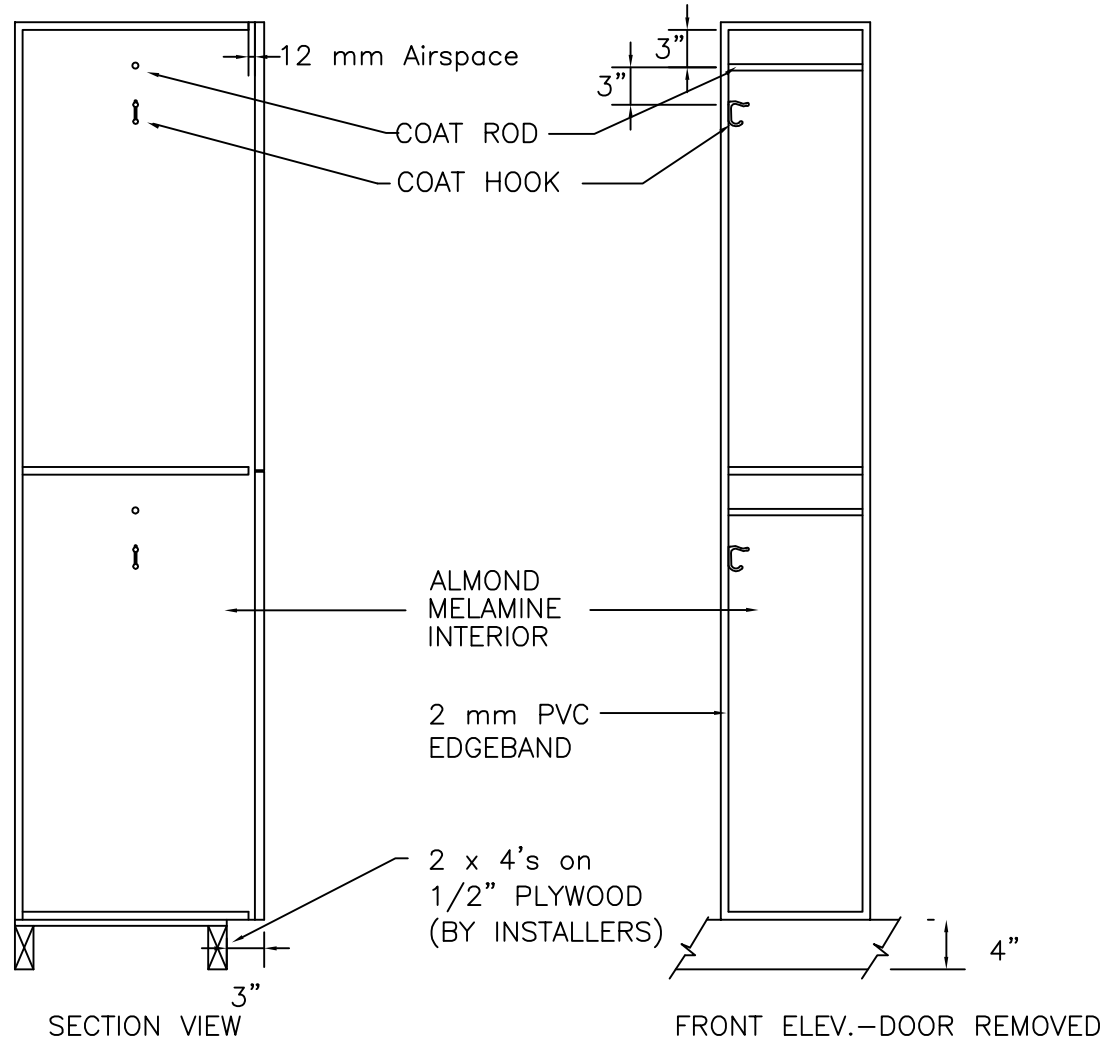

Locker Doors:  
 Finish:  
 Edgeband:  
 Lock:  
 Hardware:  
 No. Sequence:

QTY.: \_\_\_ Lockers at Men's Rm.  
 \_\_\_ Lockers at Women's Rm.

**HOLLMAN, INC.**  
 1825 Walnut Hill Lane, Irving, TX 75038  
 P: 972/331-2800 F: 972/331-2921

Model B

DATE:	APPROVED:	DRAWN BY:
PROJECT:		
		DRAWING NO. B