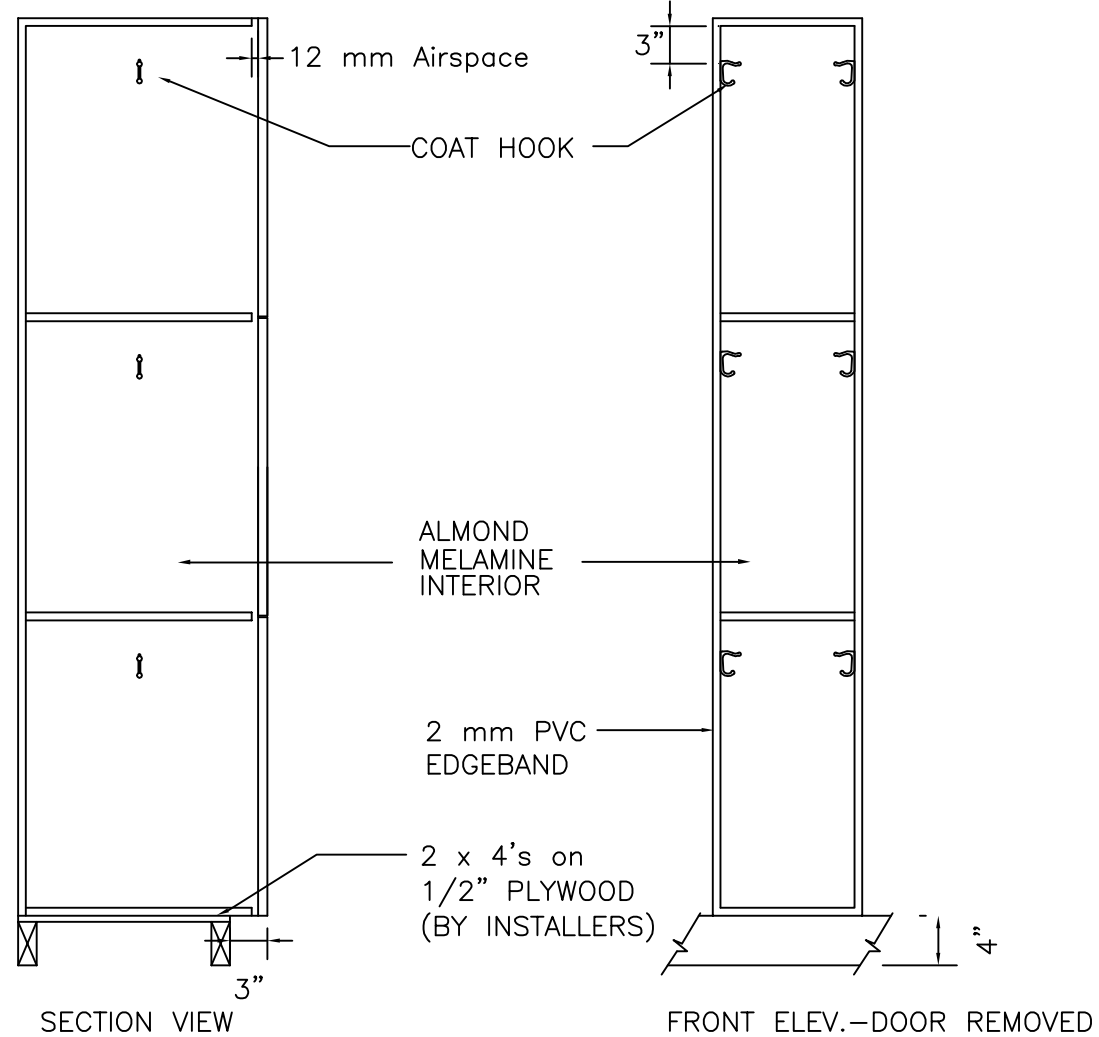

Locker Doors:  
 Finish:  
 Edgeband:  
 Lock:  
 Hardware:  
 No. Sequence:

QTY: \_\_\_ lockers at Men's Rm.  
 \_\_\_ lockers at Women's Rm.

**HOLLMAN, INC.**  
 1825 Walnut Hill Lane, Irving, TX 75038  
 P: 972/331-2800 F: 972/331-2921

Model C

DATE:	APPROVED:	DRAWN BY:
PROJECT:		
DRAWING NO.		C