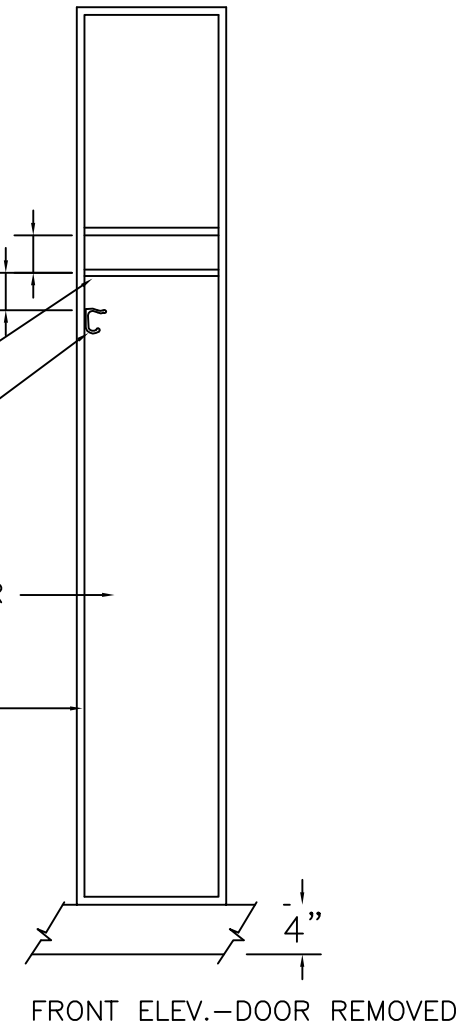

Locker Doors:  
 Finish:  
 Edgeband:  
 Lock:  
 Hardware:  
 No. Sequence:

QTY: \_\_\_ Lockers at Men's Rm.  
 \_\_\_ Lockers at Women's Rm.

**HOLLMAN, INC.**  
 1825 Walnut Hill Lane, Irving, TX 75038  
 P: 972/331-2800 F: 972/331-2921

Model G

DATE:	APPROVED:	DRAWN BY:
PROJECT:		
Scale: 3/4" = 1'-0"		DRAWING NO. G