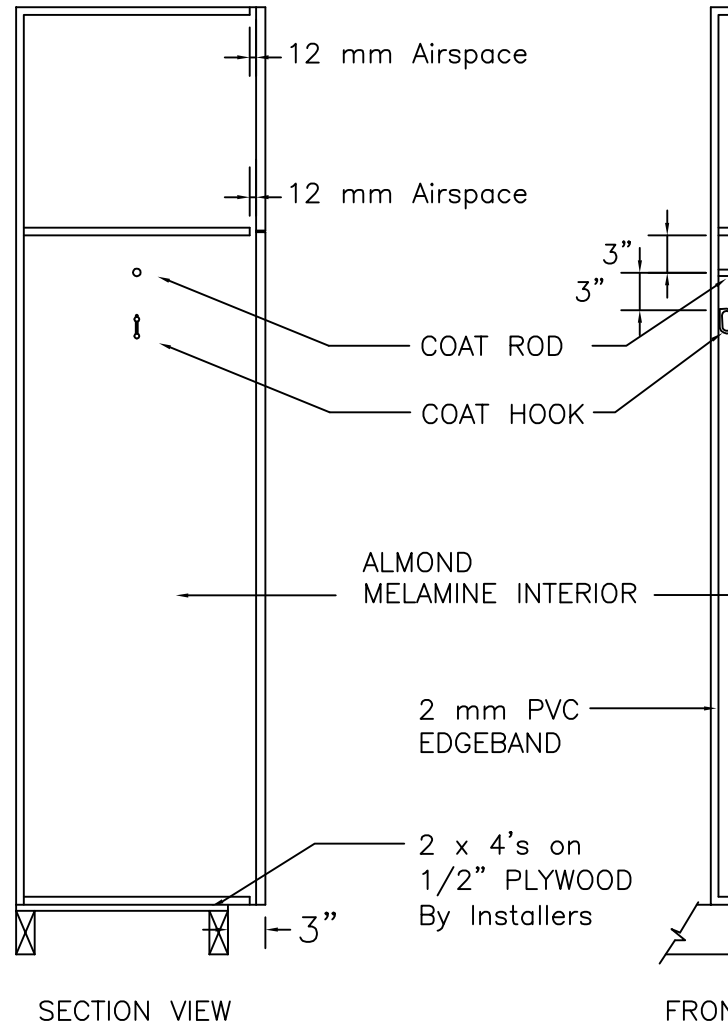

Locker Doors:  
 Finish:  
 Edgeband:  
 Lock:  
 Hardware:  
 No. Sequence:

QTY: \_\_\_ Lockers at Men's Rm.  
 \_\_\_ Lockers at Women's Rm.

**HOLLMAN, INC.**  
 1825 Walnut Hill Lane, Irving, TX 75038  
 P: 972/331-2800 F: 972/331-2921

Model G

DATE:	APPROVED:	DRAWN BY:
PROJECT:		
Scale: 3/4" = 1'-0"		DRAWING NO. G