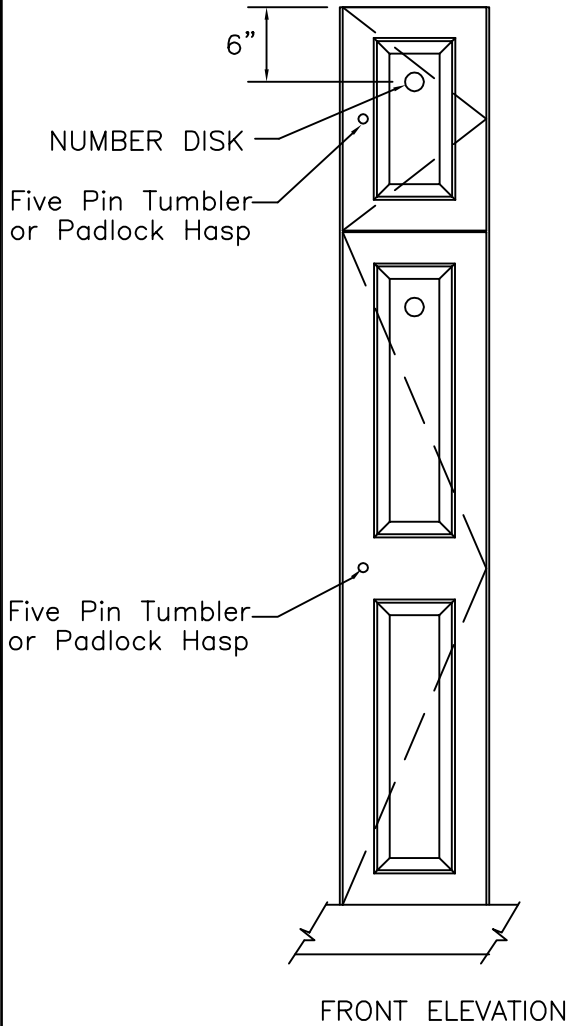

Locker Doors:  
 Finish:  
 Edgeband:  
 Lock:  
 Hardware:  
 No. Sequence:

QTY: \_\_\_ Lockers at Men's Rm.  
 \_\_\_ Lockers at Women's Rm.

**HOLLMAN, INC.**  
 1825 Walnut Hill Lane, Irving, TX 75038  
 P: 972/331-2800 F: 972/331-2921

Model G

DATE:	APPROVED:	DRAWN BY:
PROJECT:		
Scale: 3/4" = 1'-0"		DRAWING NO. G