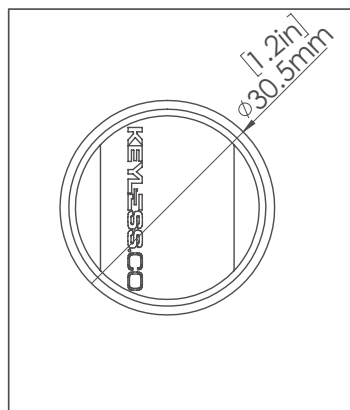

LOCKER HASP KS03

Architectural Specifications

Back View

Front View

Top View