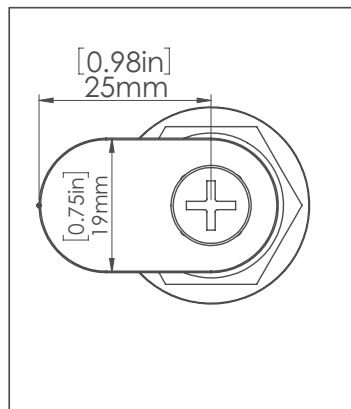

LOCKER HASP KS03

Architectural Specifications

Back View

Front View

Top View