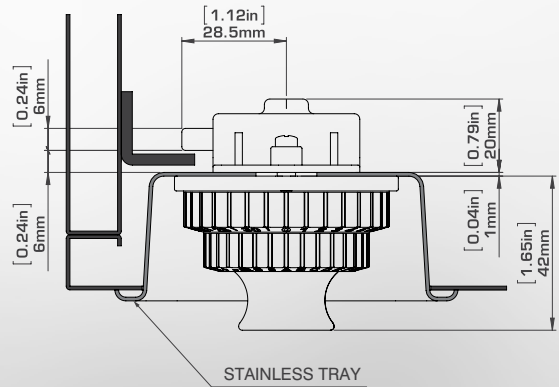

LOCK ROUTING

FRONT VIEW

TOP VIEW

FEATURES:

- Standard satin nickel finish
- Suitable for left and right hinged doors