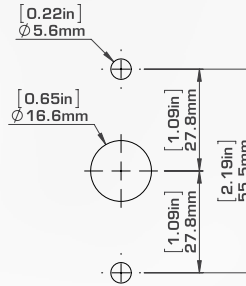

LOCK ROUTING

FRONT VIEW

TOP VIEW

FEATURES:

- Standard satin nickel finish
- Suitable for left and right hinged doors