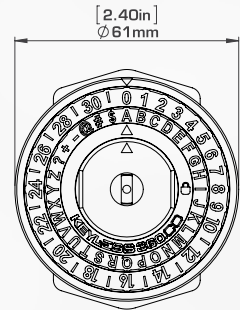

LOCK ROUTING

FRONT VIEW

TOP VIEW

FEATURES:

- Standard satin nickel finish
- Suitable for left and right hinged doors