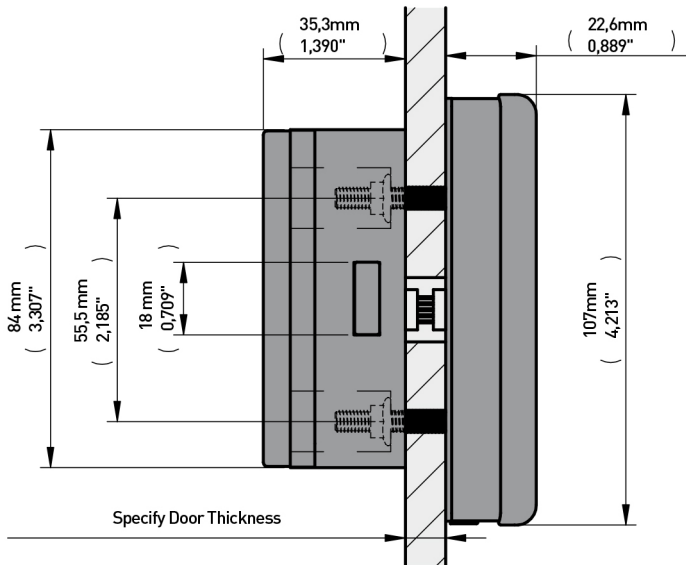

OCS TOUCH LOCK_E-17,5 FREE

•)) slide view

Configurable Wireless Controls

Single control can be configured for multiple functions

- Master Key (default configuration)
- User key (ADA solution for users with limited mobility)
- Programming key to customize lock functionality
- Auditing tool for usage and time line

(*Note: Controls can be factory pre-programmed or configured on-site using optional software.)