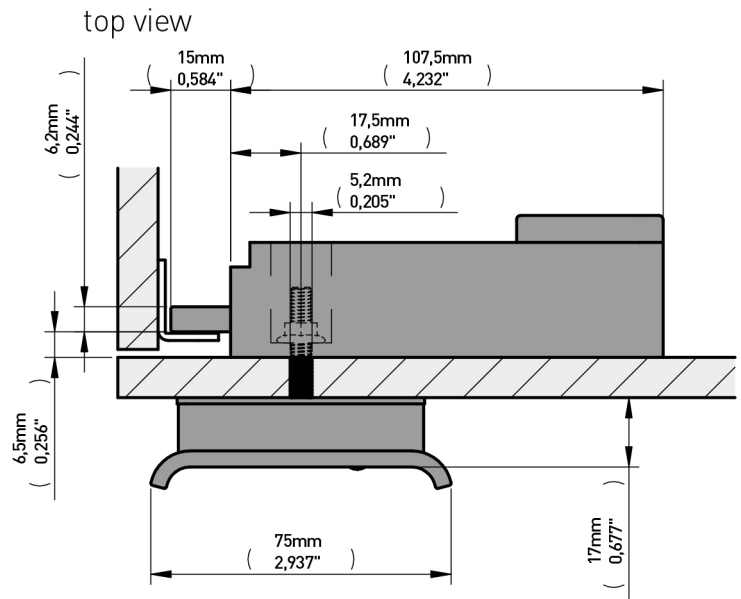

OCS TOUCH LOCK_E-17,5 FREE

•)) slide view

Configurable Wireless Controls

Single control can be configured for multiple functions

- Master Key (default configuration)
- User key (ADA solution for users with limited mobility)
- Programming key to customize lock functionality
- Auditing tool for usage and time line