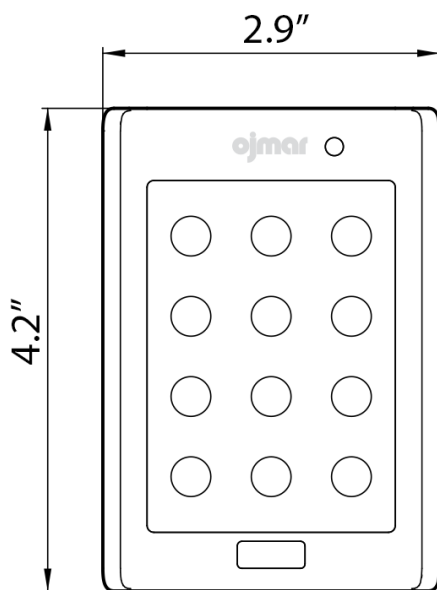

Ojmar OCS Lock

- *Touch technology, no membrane keypad*
- *Available as temporary or rental lock*
- *Available in black or white finish*
- *User-selected 4 digit code*
- *Flashing LED shows locked status*
- *Low battery warning and detection*
- *Smart battery monitoring avoids lockouts*
- *Uses 4 AA batteries*
- *2 year battery life under typical conditions*
- *24-hour US based technical support*