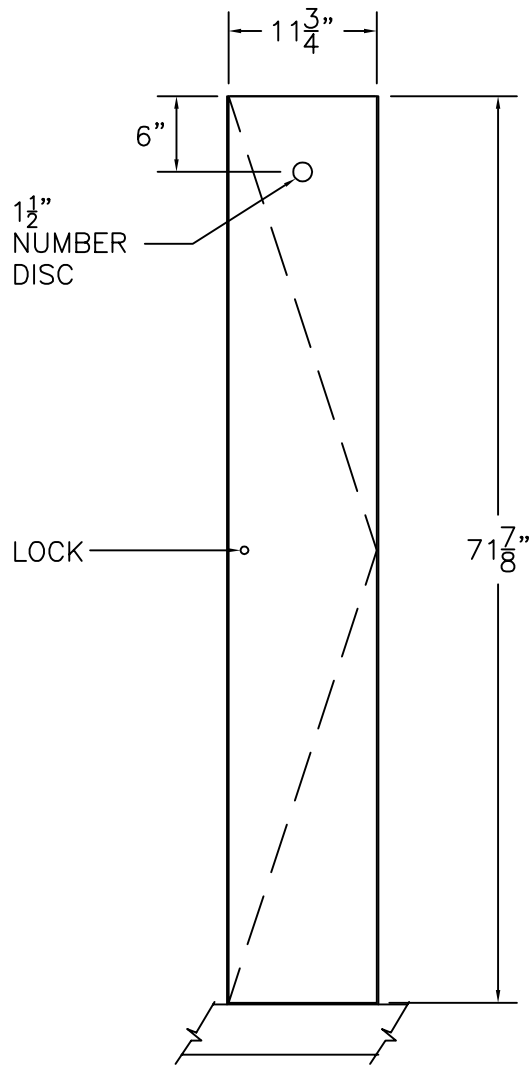

STANDARD SIZE OPTIONS: H = 60"/72"/84"
 W = 12"/15"/18"
 D = 15"/18"/20"

FRONT ELEVATION

SECTION VIEW

FRONT ELEV.-DOOR REMOVED

HOLLMAN
SINCE 1976

1825 W. Walnut Hill Lane, Irving TX, 75038
 P: (972)815-4000 F: (972)815-2921
 www.hollman.com

MODEL A
 PLASTIC LAMINATE DOOR

DATE:	DRAWN BY:	APPROVED BY:
SCALE: 3/4" = 1'		DRAWING: