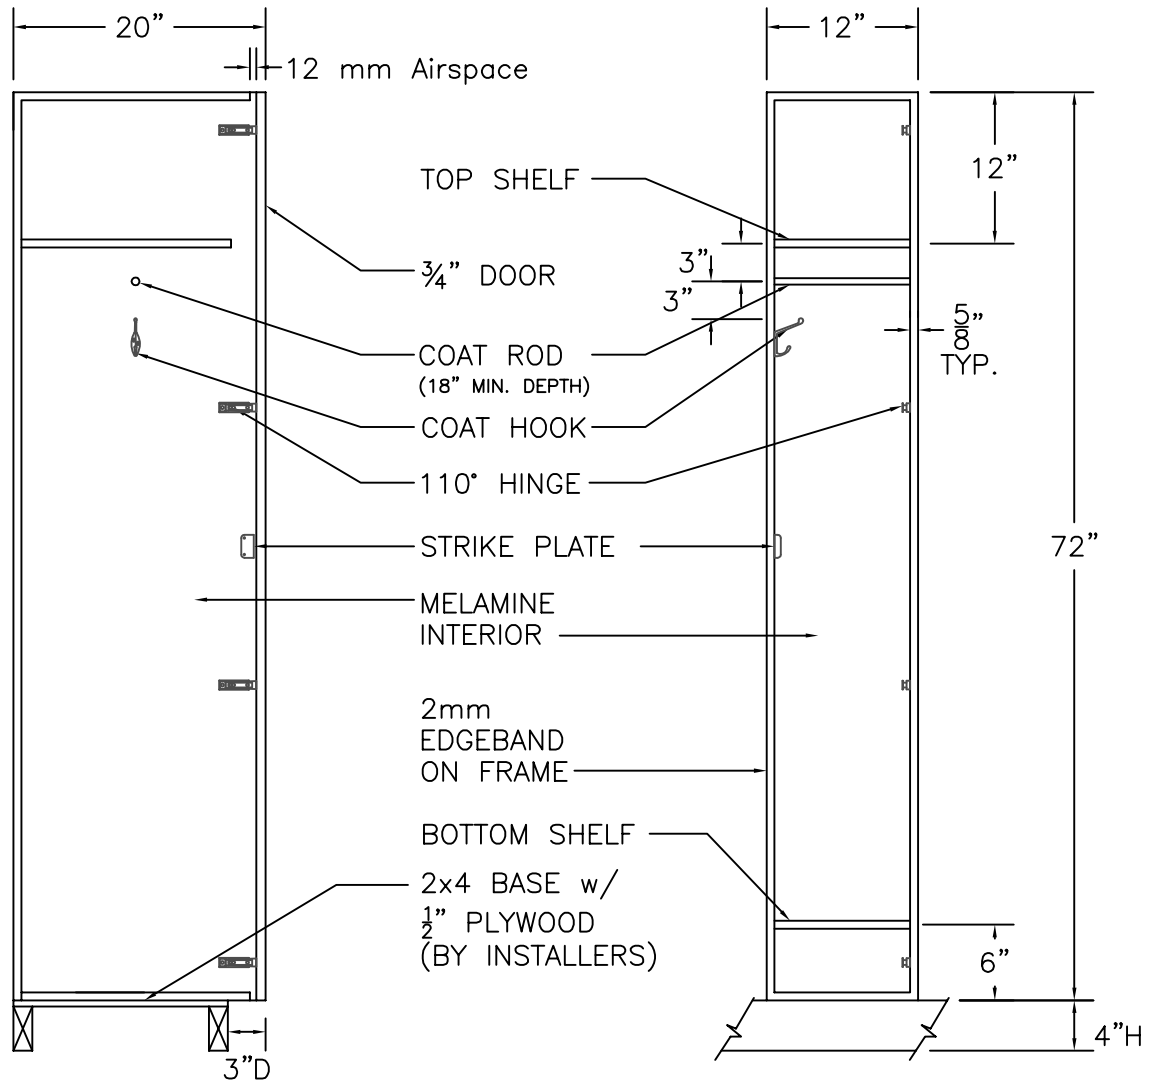

STANDARD SIZE OPTIONS: H = 60"/72"/84"
 W = 12"/15"/18"
 D = 15"/18"/20"

FRONT ELEVATION

SECTION VIEW

FRONT ELEV.-DOOR REMOVED

HOLLMAN
SINCE 1976

1825 W. Walnut Hill Lane, Irving TX, 75038
 P: (972)815-4000 F: (972)815-2921
 www.hollman.com

MODEL A
 PLASTIC LAMINATE DOOR

DATE:	DRAWN BY:	APPROVED BY:
SCALE: 3/4" = 1'		DRAWING: