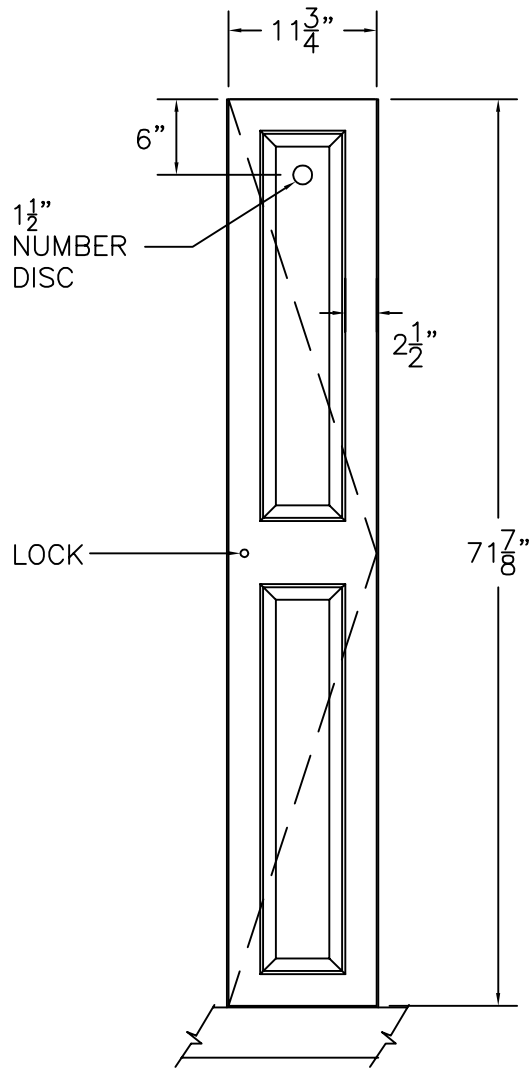

STANDARD SIZE OPTIONS:    H = 60"/72"/84"  
   W = 12"/15"/18"  
   D = 15"/18"/20"

FRONT ELEVATION

SECTION VIEW

FRONT ELEV.-DOOR REMOVED

**HOLLMAN**  
SINCE 1976

1825 W. Walnut Hill Lane, Irving TX, 75038  
 P: (972)815-4000 F: (972)815-2921  
 www.hollman.com

MODEL A  
 RAISED PANEL DOOR

DATE:	DRAWN BY:	APPROVED BY:
SCALE: 3/4" = 1'		DRAWING: