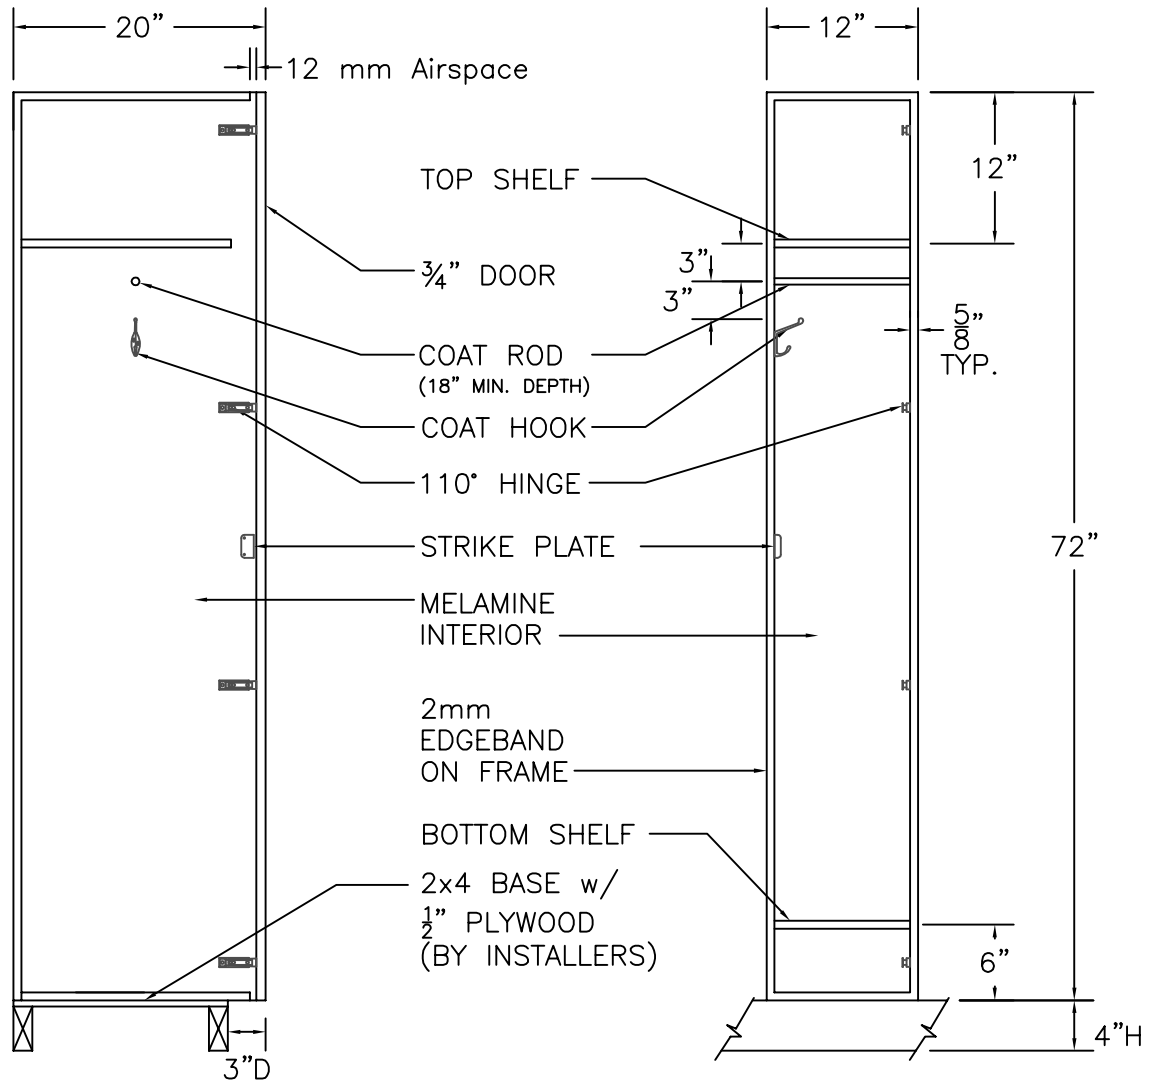

STANDARD SIZE OPTIONS:    H = 60"/72"/84"  
   W = 12"/15"/18"  
   D = 15"/18"/20"

FRONT ELEVATION

SECTION VIEW

FRONT ELEV.-DOOR REMOVED

**HOLLMAN**  
SINCE 1976

1825 W. Walnut Hill Lane, Irving TX, 75038  
 P: (972)815-4000 F: (972)815-2921  
 www.hollman.com

MODEL A  
 RAISED PANEL DOOR

DATE:	DRAWN BY:	APPROVED BY:
SCALE: 3/4" = 1'		DRAWING: