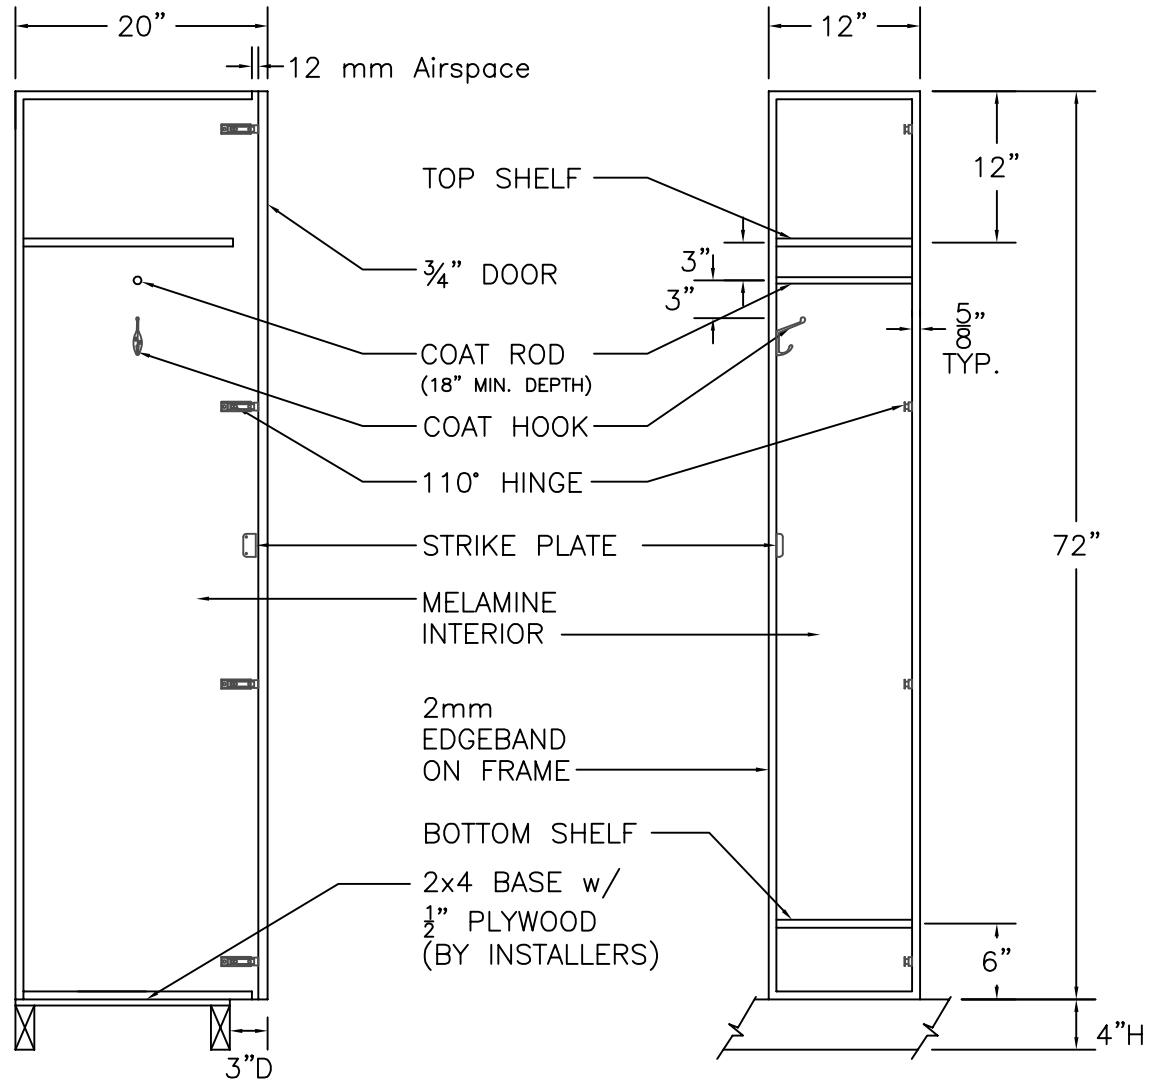

STANDARD SIZE OPTIONS: H = 60"/72"/84"
W = 12"/15"/18"
D = 15"/18"/20"

FRONT ELEVATION

SECTION VIEW

FRONT ELEV.-DOOR REMOVED

HOLLMAN
SINCE 1976

1825 W. Walnut Hill Lane, Irving TX, 75038
P: (972)815-4000 F: (972)815-2921
www.hollman.com

MODEL A
WOOD VENEER DOOR

DATE:	DRAWN BY:	APPROVED BY:
SCALE: 3/4" = 1'		DRAWING: