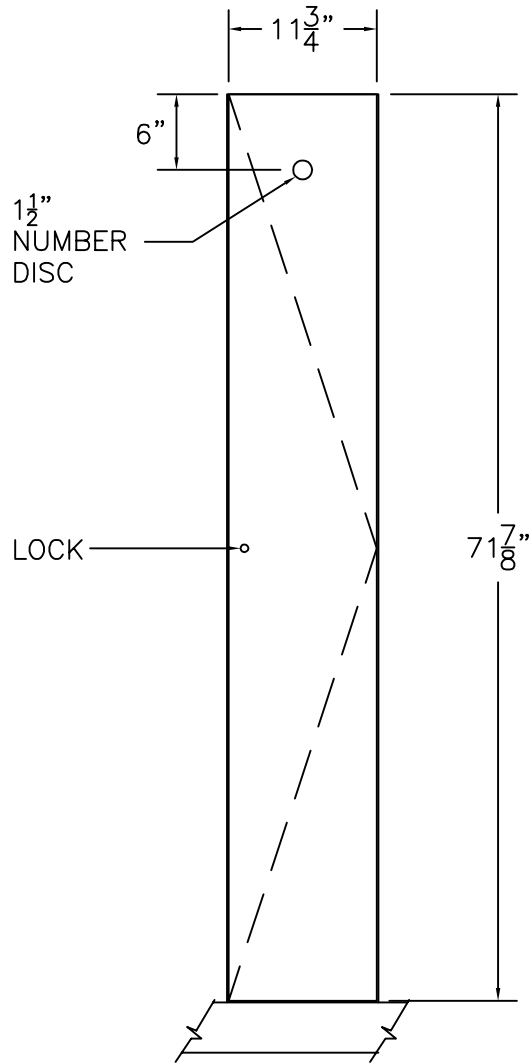

STANDARD SIZE OPTIONS: H = 60"/72"/84"
W = 12"/15"/18"
D = 15"/18"/20"

FRONT ELEVATION

SECTION VIEW

FRONT ELEV.-DOOR REMOVED

HOLLMAN
SINCE 1976

1825 W. Walnut Hill Lane, Irving TX, 75038
P: (972)815-4000 F: (972)815-2921
www.hollman.com

MODEL A
WOOD VENEER DOOR

DATE:	DRAWN BY:	APPROVED BY:
SCALE: 3/4" = 1'		DRAWING: