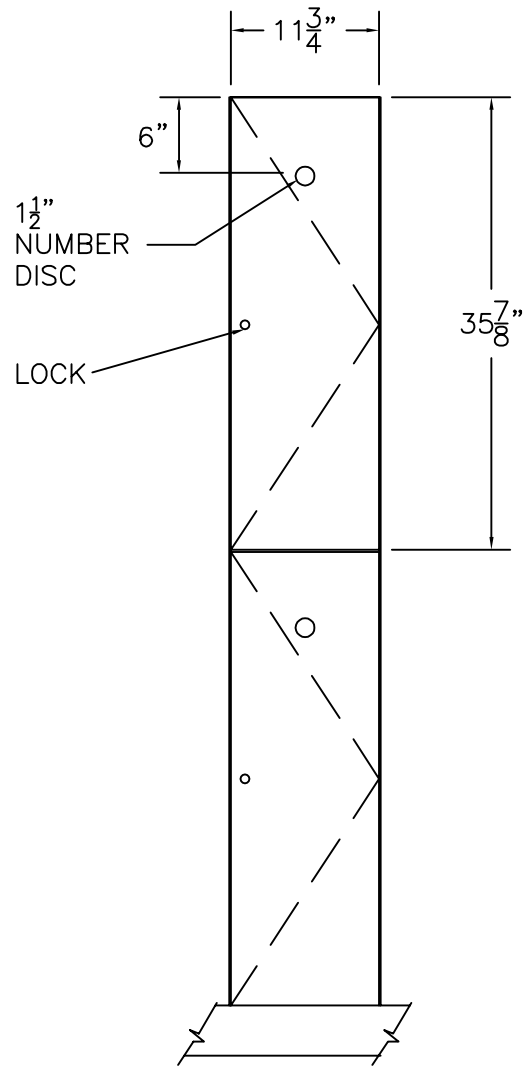

STANDARD SIZE OPTIONS: H = 60"/72"/84"  
W = 12"/15"/18"  
D = 15"/18"/20"

FRONT ELEVATION

SECTION VIEW

FRONT ELEV.-DOOR REMOVED

**HOLLMAN**  
SINCE 1976

1825 W. Walnut Hill Lane, Irving TX, 75038  
P: (972)815-4000 F: (972)815-2921  
www.hollman.com

MODEL B  
PLASTIC LAMINATE DOOR

DATE:	DRAWN BY:	APPROVED BY:
SCALE: 3/4" = 1'		DRAWING: