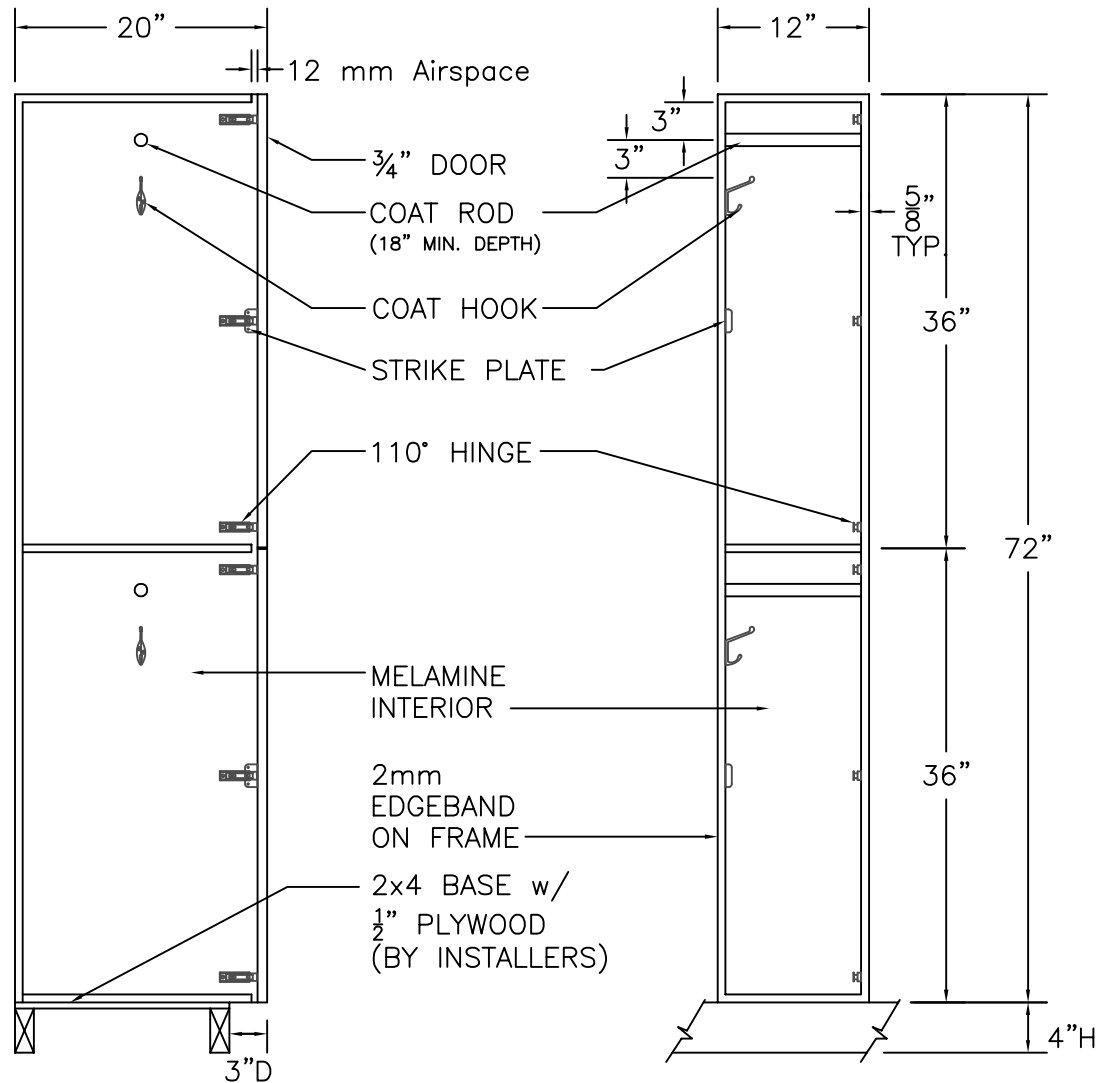

STANDARD SIZE OPTIONS: H = 60"/72"/84"  
W = 12"/15"/18"  
D = 15"/18"/20"

FRONT ELEVATION

SECTION VIEW

FRONT ELEV.-DOOR REMOVED

**HOLLMAN**  
SINCE 1976

1825 W. Walnut Hill Lane, Irving TX, 75038  
P: (972)815-4000 F: (972)815-2921  
www.hollman.com

MODEL B  
PLASTIC LAMINATE DOOR

DATE:	DRAWN BY:	APPROVED BY:
SCALE: 3/4" = 1'		DRAWING: