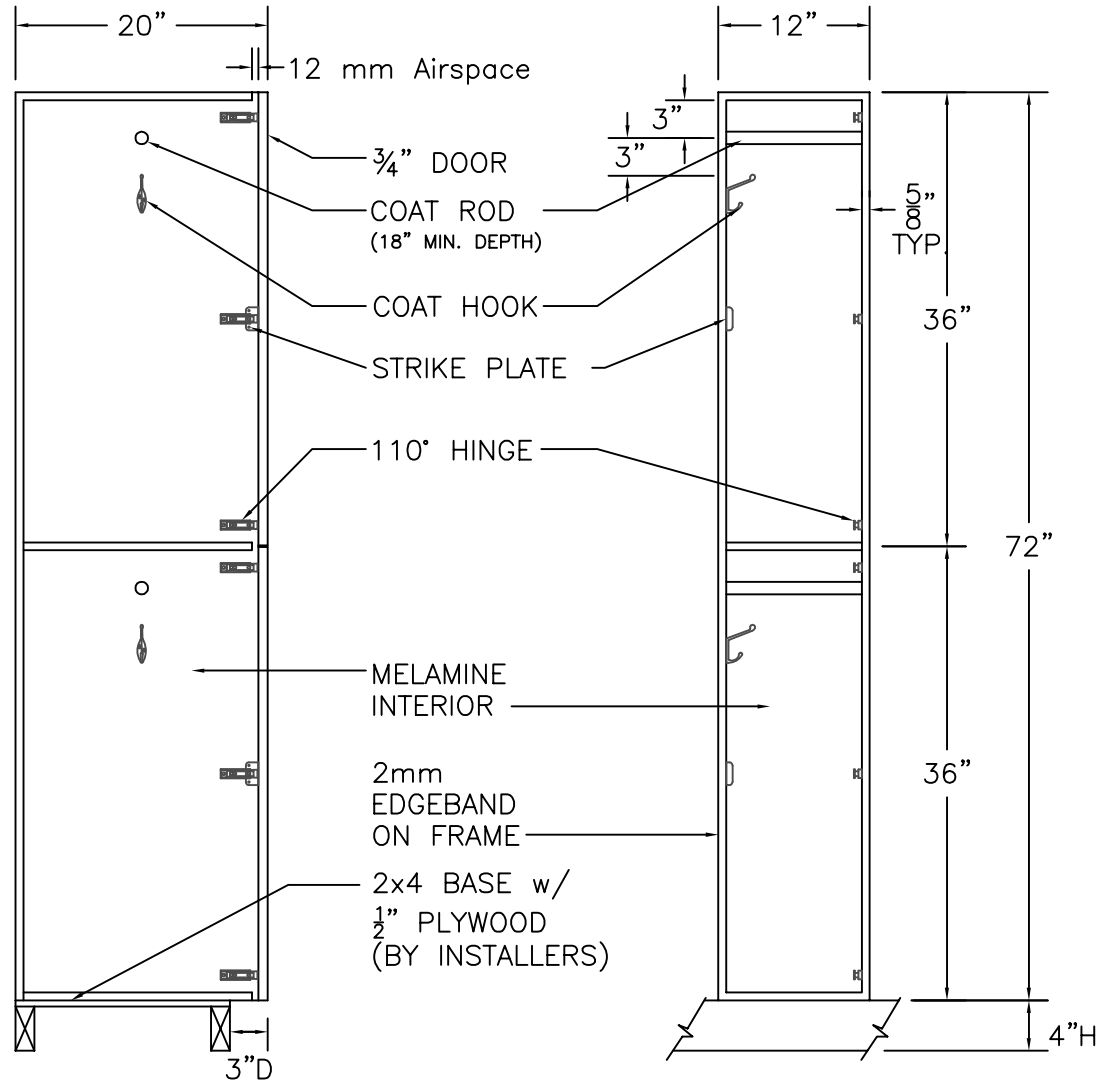

STANDARD SIZE OPTIONS:
 H = 60"/72"/84"
 W = 12"/15"/18"
 D = 15"/18"/20"

FRONT ELEVATION

SECTION VIEW

FRONT ELEV.-DOOR REMOVED

HOLLMAN
 SINCE 1976

1825 W. Walnut Hill Lane, Irving TX, 75038
 P: (972)815-4000 F: (972)815-2921
 www.hollman.com

MODEL B
 RAISED PANEL LOUVER DOOR

DATE:	DRAWN BY:	APPROVED BY:
SCALE: 3/4" = 1'		DRAWING: