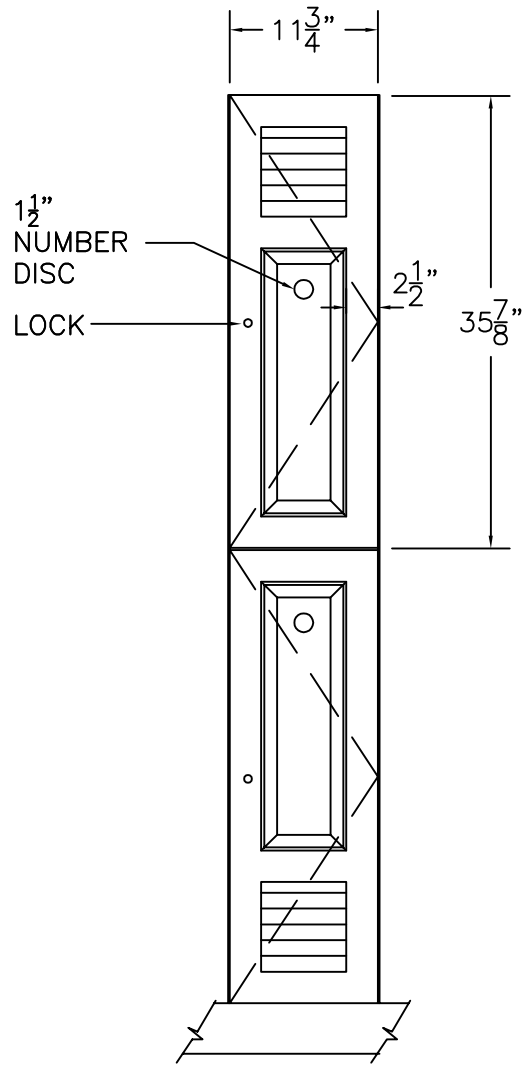

STANDARD SIZE OPTIONS:
 H = 60"/72"/84"
 W = 12"/15"/18"
 D = 15"/18"/20"

FRONT ELEVATION

SECTION VIEW

FRONT ELEV.-DOOR REMOVED

HOLLMAN
 SINCE 1976

1825 W. Walnut Hill Lane, Irving TX, 75038
 P: (972)815-4000 F: (972)815-2921
 www.hollman.com

MODEL B
 RAISED PANEL LOUVER DOOR

DATE:	DRAWN BY:	APPROVED BY:
SCALE: 3/4" = 1'		DRAWING: