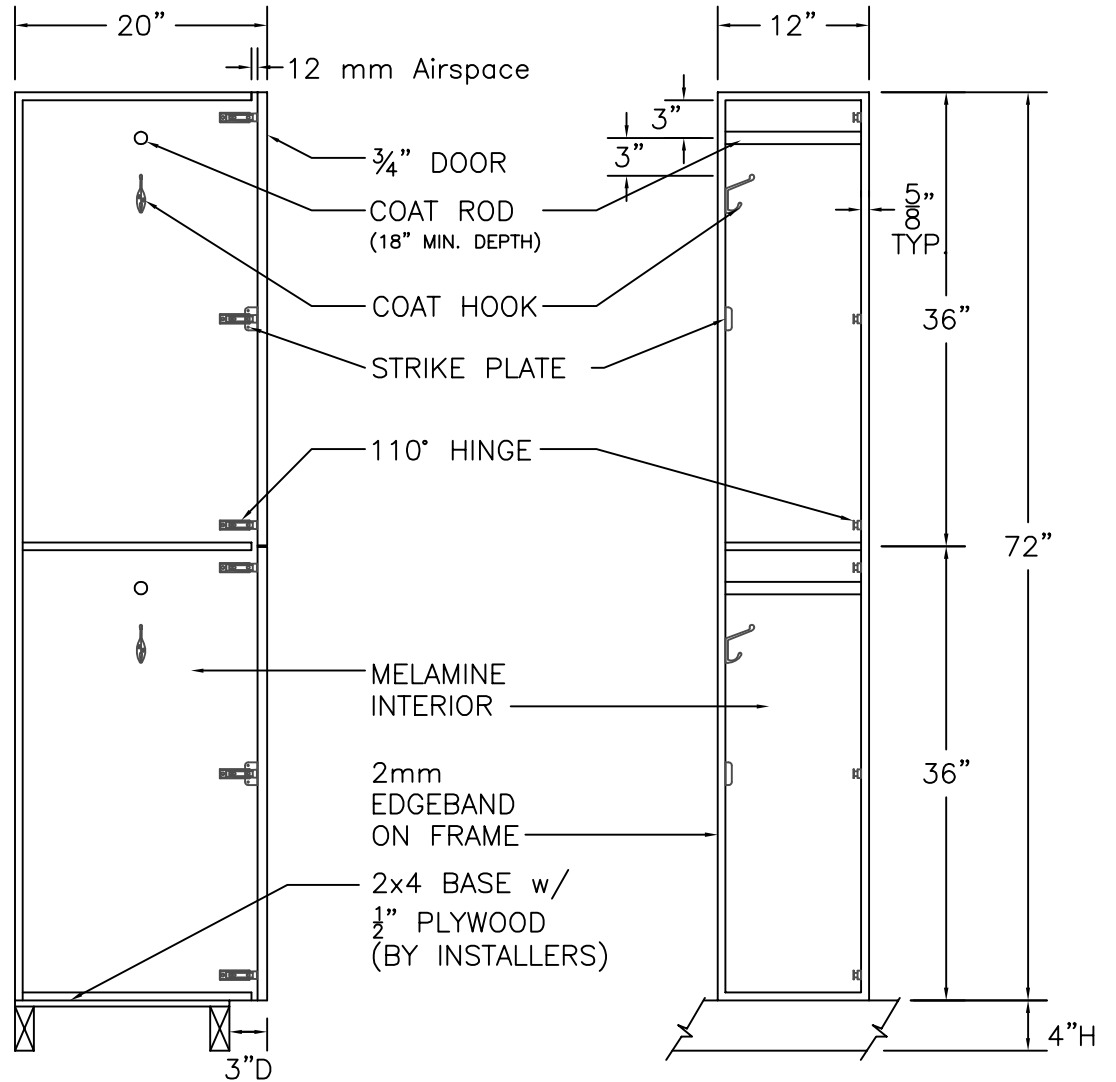

STANDARD SIZE OPTIONS:
 H = 60"/72"/84"
 W = 12"/15"/18"
 D = 15"/18"/20"

FRONT ELEVATION

SECTION VIEW

FRONT ELEV.-DOOR REMOVED

HOLLMAN
 SINCE 1976

1825 W. Walnut Hill Lane, Irving TX, 75038
 P: (972)815-4000 F: (972)815-2921
 www.hollman.com

MODEL B
 RAISED PANEL DOOR

DATE:	DRAWN BY:	APPROVED BY:
SCALE: 3/4" = 1'		DRAWING: