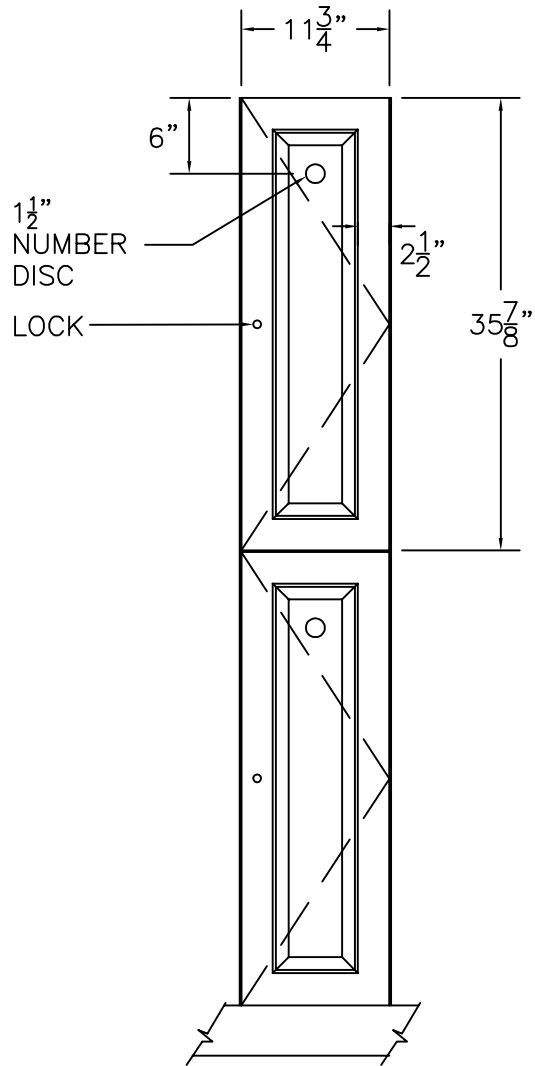

STANDARD SIZE OPTIONS:
 H = 60"/72"/84"
 W = 12"/15"/18"
 D = 15"/18"/20"

FRONT ELEVATION

SECTION VIEW

FRONT ELEV.-DOOR REMOVED

HOLLMAN
 SINCE 1976

1825 W. Walnut Hill Lane, Irving TX, 75038
 P: (972)815-4000 F: (972)815-2921
 www.hollman.com

MODEL B
 RAISED PANEL DOOR

DATE:	DRAWN BY:	APPROVED BY:
SCALE: 3/4" = 1'		DRAWING: