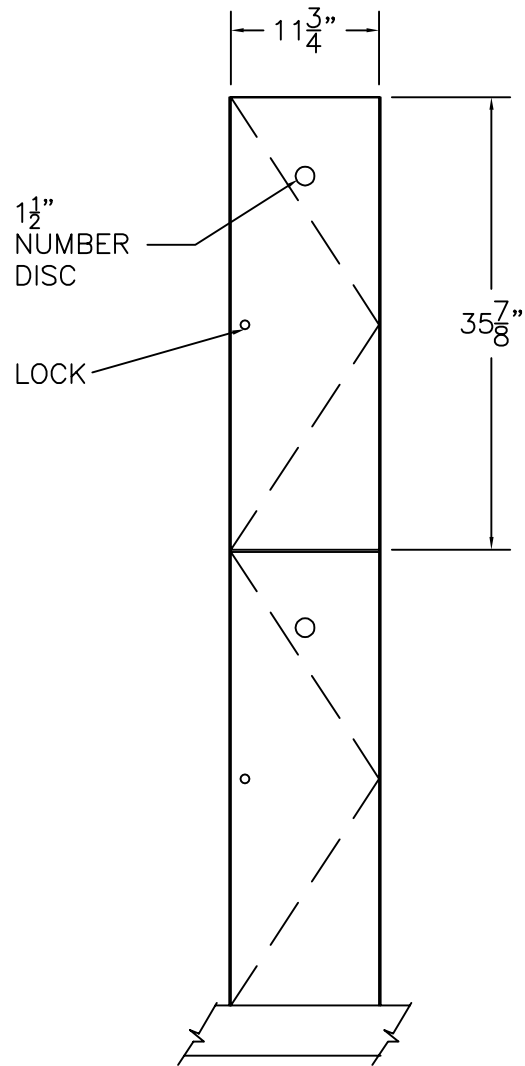

STANDARD SIZE OPTIONS: H = 60"/72"/84"  
W = 12"/15"/18"  
D = 15"/18"/20"

FRONT ELEVATION

SECTION VIEW

FRONT ELEV.-DOOR REMOVED

**HOLLMAN**  
SINCE 1976

1825 W. Walnut Hill Lane, Irving TX, 75038  
P: (972)815-4000 F: (972)815-2921  
www.hollman.com

MODEL B  
WOOD VENEER DOOR

DATE:	DRAWN BY:	APPROVED BY:
SCALE: 3/4" = 1'		DRAWING: