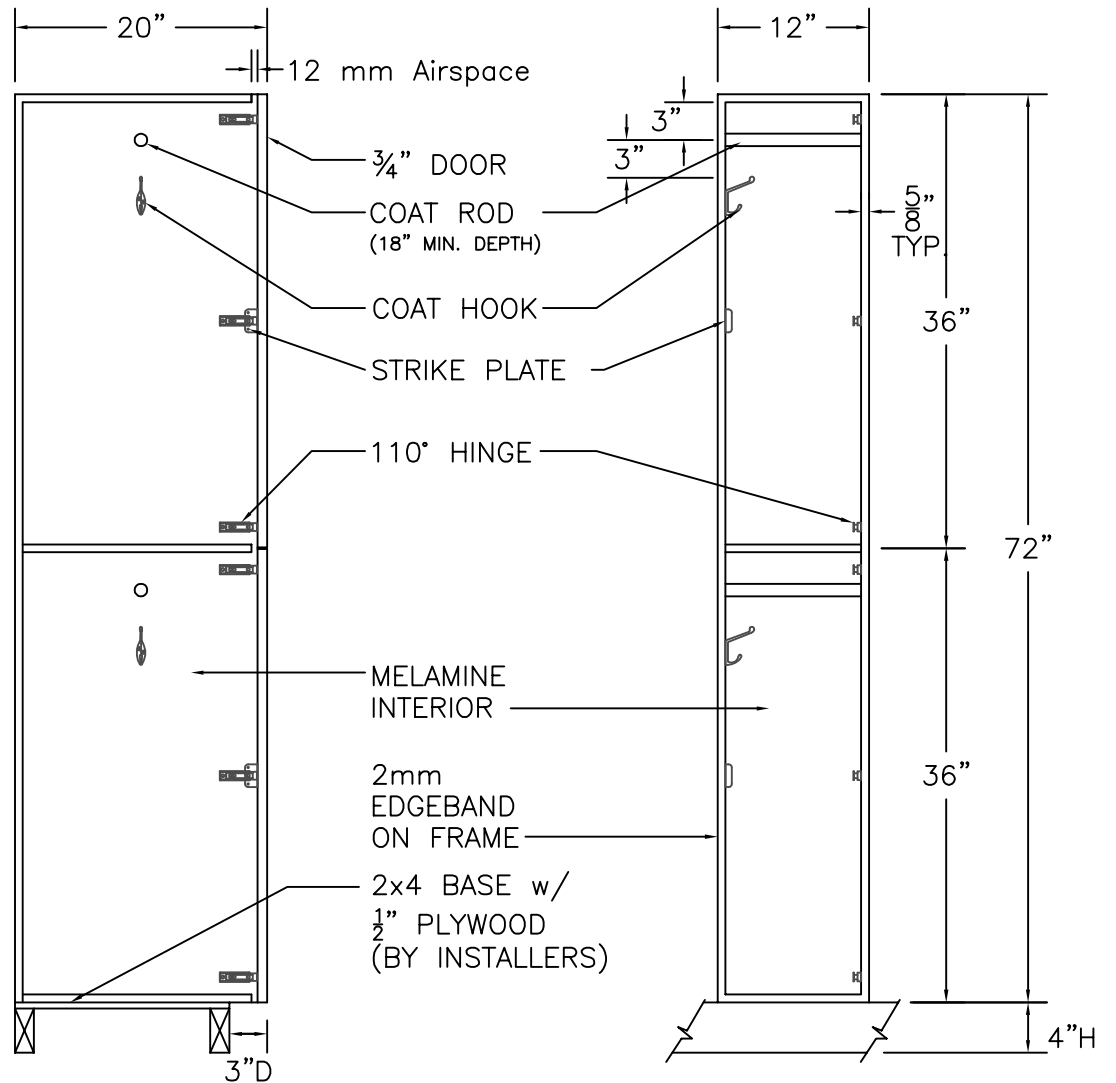

STANDARD SIZE OPTIONS: H = 60"/72"/84"  
W = 12"/15"/18"  
D = 15"/18"/20"

FRONT ELEVATION

SECTION VIEW

FRONT ELEV.-DOOR REMOVED

**HOLLMAN**  
SINCE 1976

1825 W. Walnut Hill Lane, Irving TX, 75038  
P: (972)815-4000 F: (972)815-2921  
www.hollman.com

MODEL B  
WOOD VENEER DOOR

DATE:	DRAWN BY:	APPROVED BY:
SCALE: 3/4" = 1'		DRAWING: