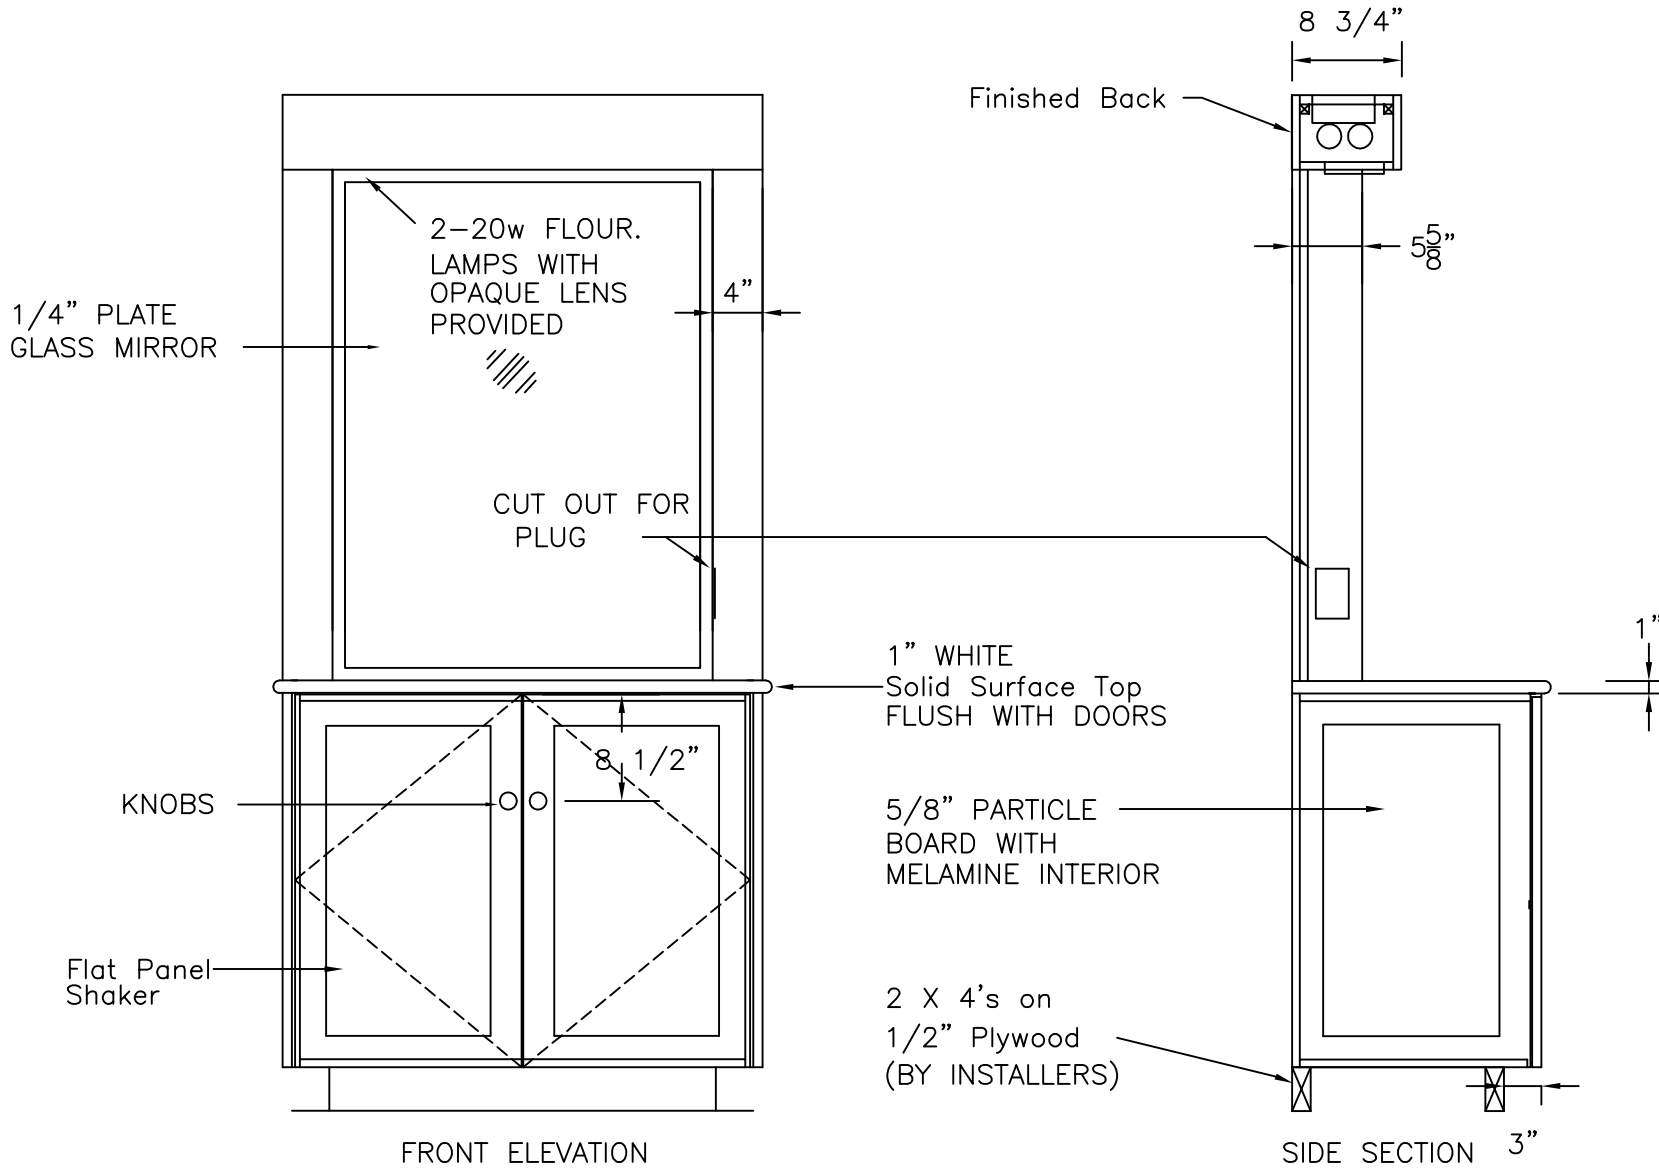

Door:
 Finish:
 Edgeband:
 Hardware:

___ at Men's Locker Room
 ___ at Women's Locker Room

Note: All light fixture switches are to be handled with the room switch.

HOLLMAN, INC.
 1825 Walnut Hill Lane, Irving, TX 75038
 P: 972/331-2800 F: 972/331-2921

Grooming Station

DATE:	APPROVED:	DRAWN BY:
PROJECT:		
		DRAWING NO. GS