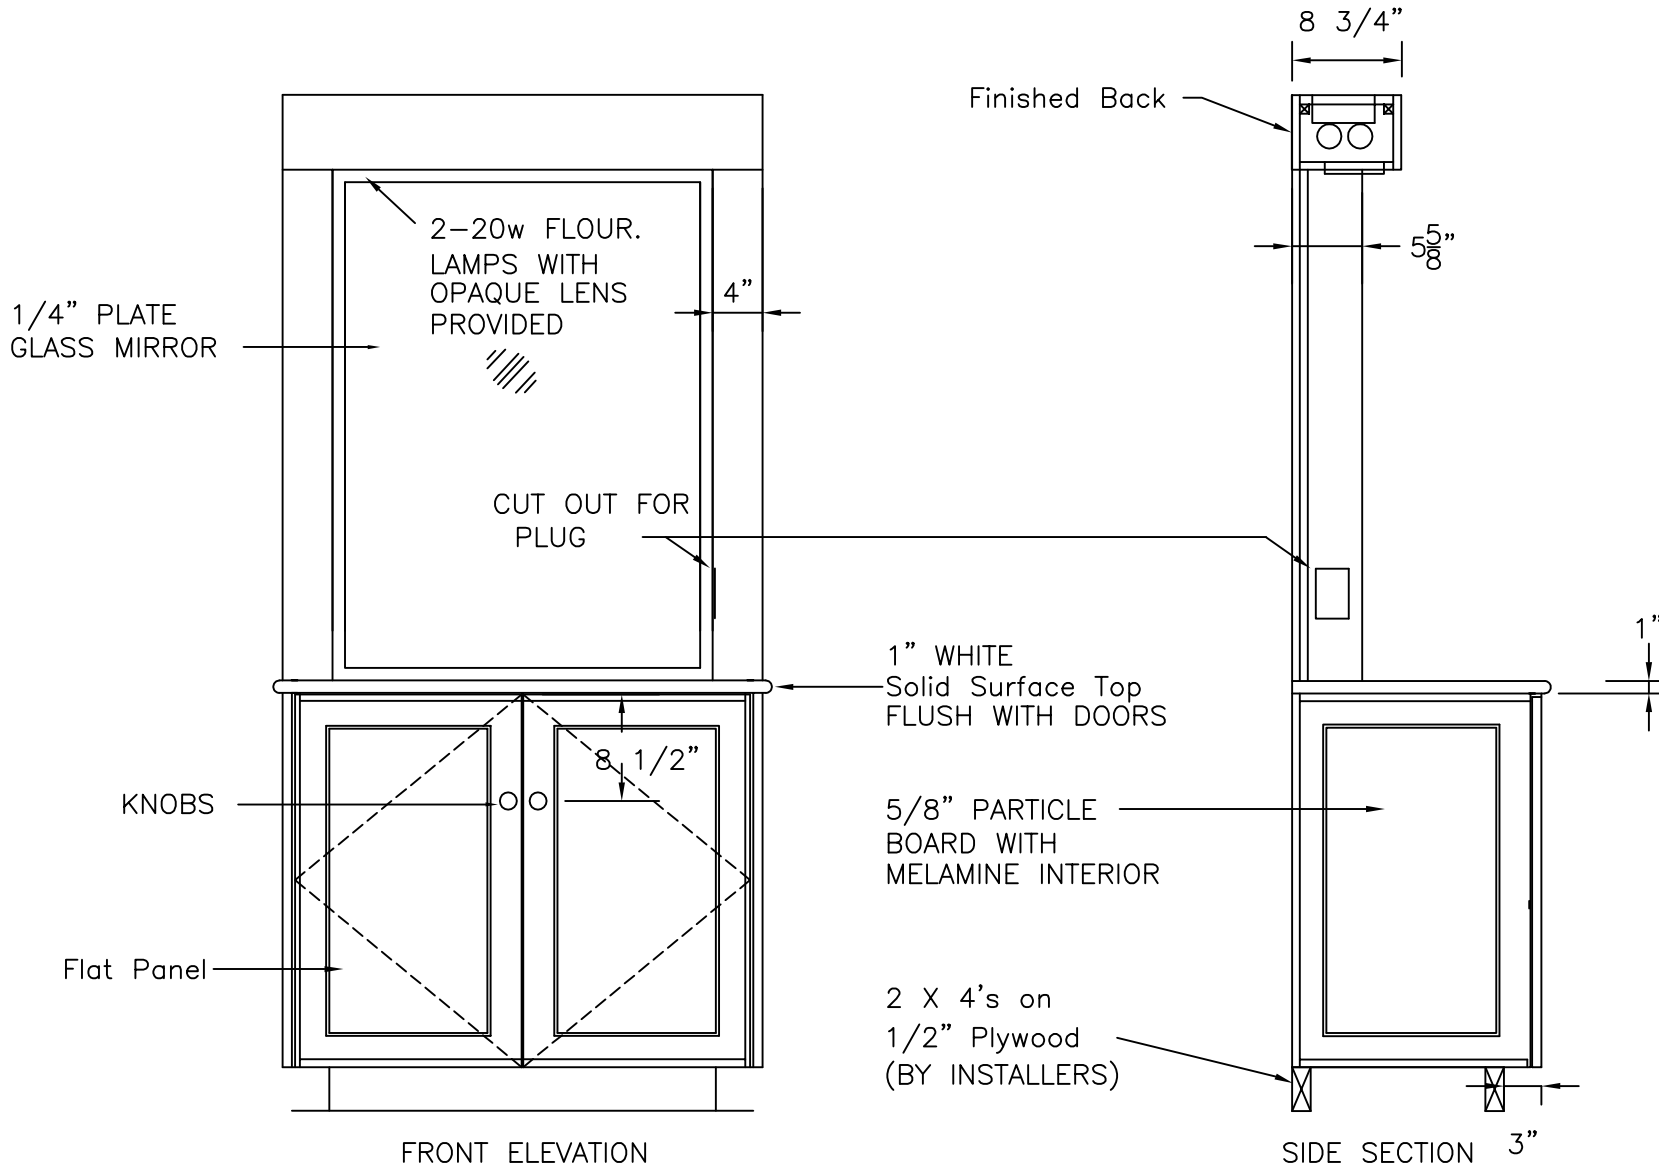

Door:
 Finish:
 Edgeband:
 Hardware:

___ at Men's Locker Room
 ___ at Women's Locker Room

Note: All light fixture switches are to be handled with the room switch.

HOLLMAN, INC.
 1825 Walnut Hill Lane, Irving, TX 75038
 P: 972/331-2800 F: 972/331-2921