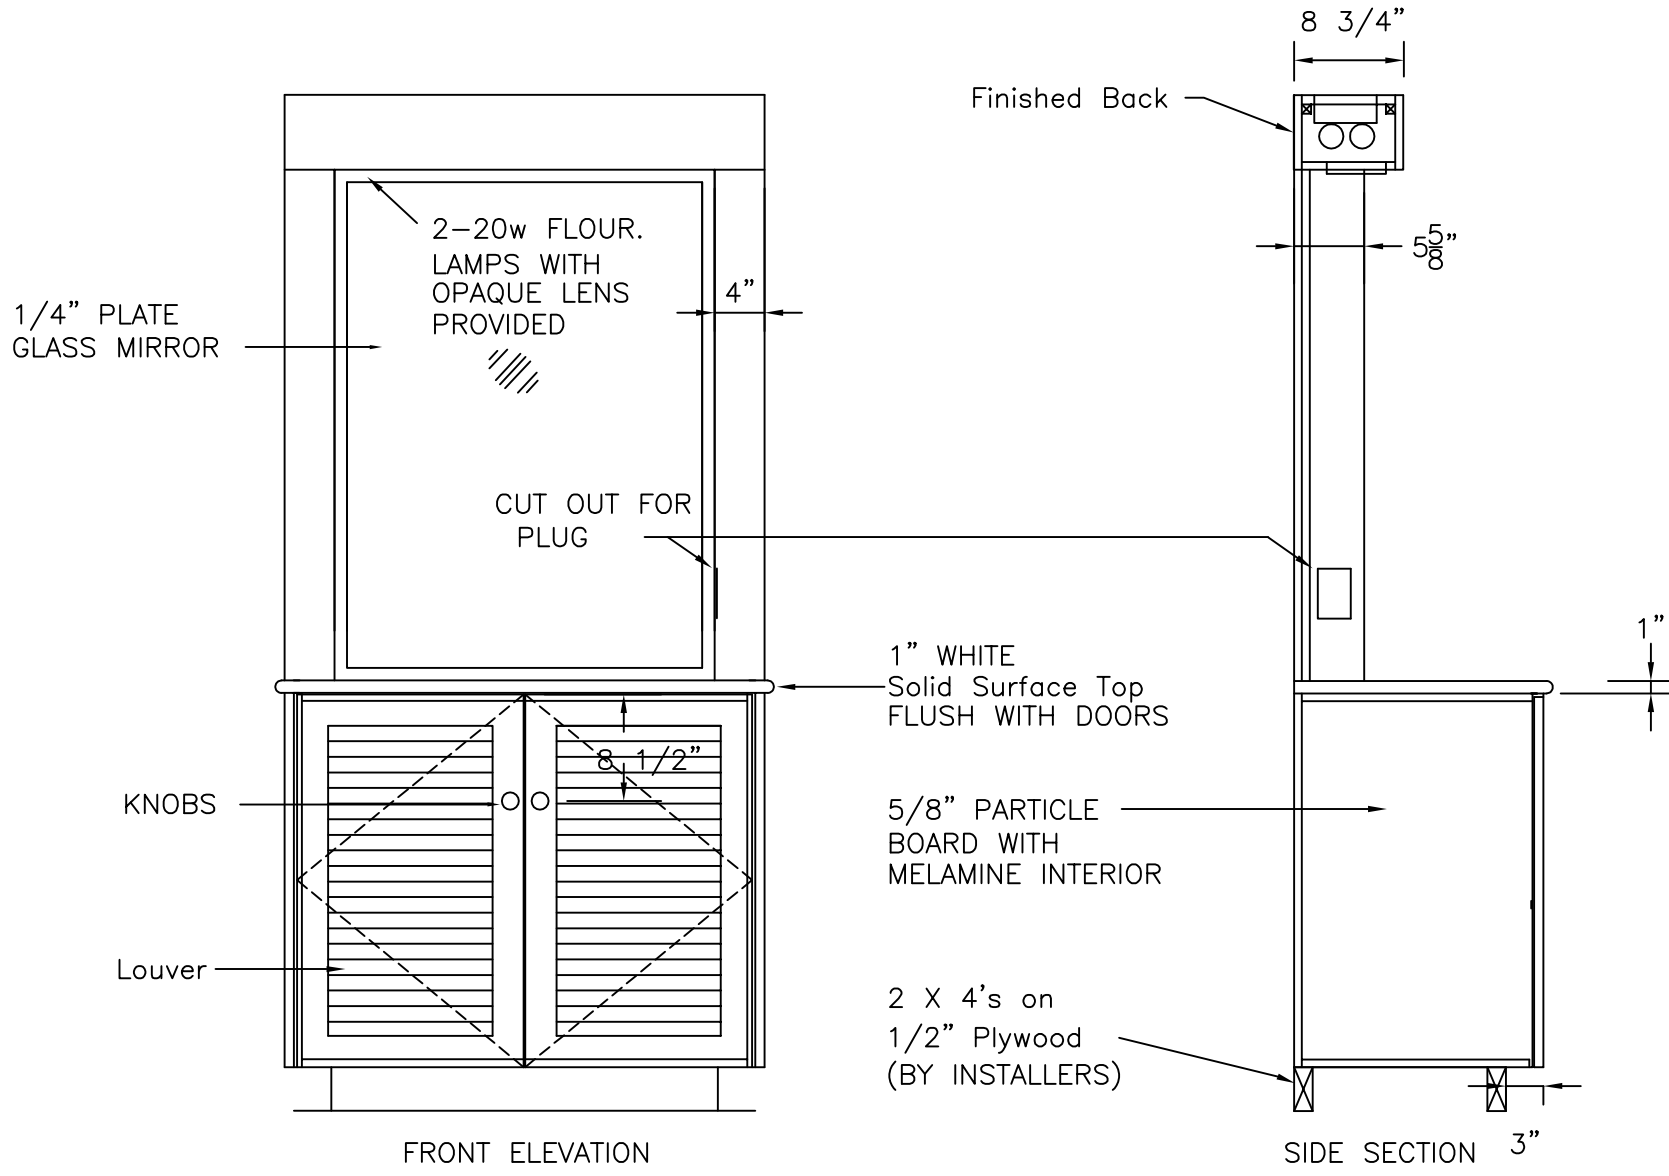

Door:
 Finish:
 Edgeband:
 Hardware:

___ at Men's Locker Room
 ___ at Women's Locker Room

Note: All light fixture switches are to be handled with the room switch.

HOLLMAN, INC.
 1825 Walnut Hill Lane, Irving, TX 75038
 P: 972/331-2800 F: 972/331-2921

Grooming Station

DATE:	APPROVED:	DRAWN BY:
PROJECT:		
		DRAWING NO. GS