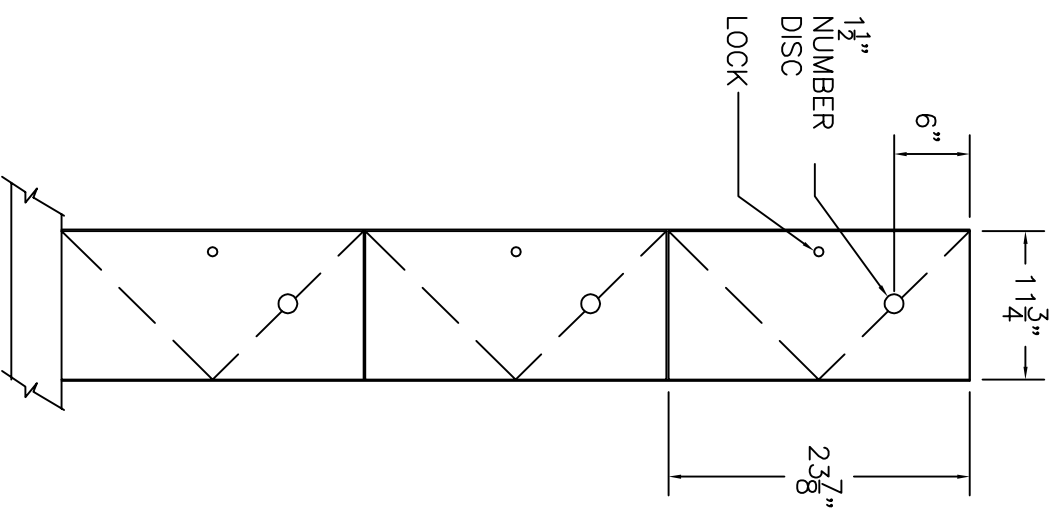

STANDARD SIZE OPTIONS: H = 60"/72"/84"
 W = 12"/15"/18"
 D = 15"/18"/20"

HOLLMAN
 SINCE 1976
 1825 W. Walnut Hill, Cape Irving, TX, 75038
 P: (972) 815-4000 F: (972) 815-4921
 www.hollman.com

MODEL C
 PLASTIC LAMINATE DOOR

DATE:	DRAWN BY:	APPROVED BY:	SCALE:	DRAWING:
			3/4" = 1'	