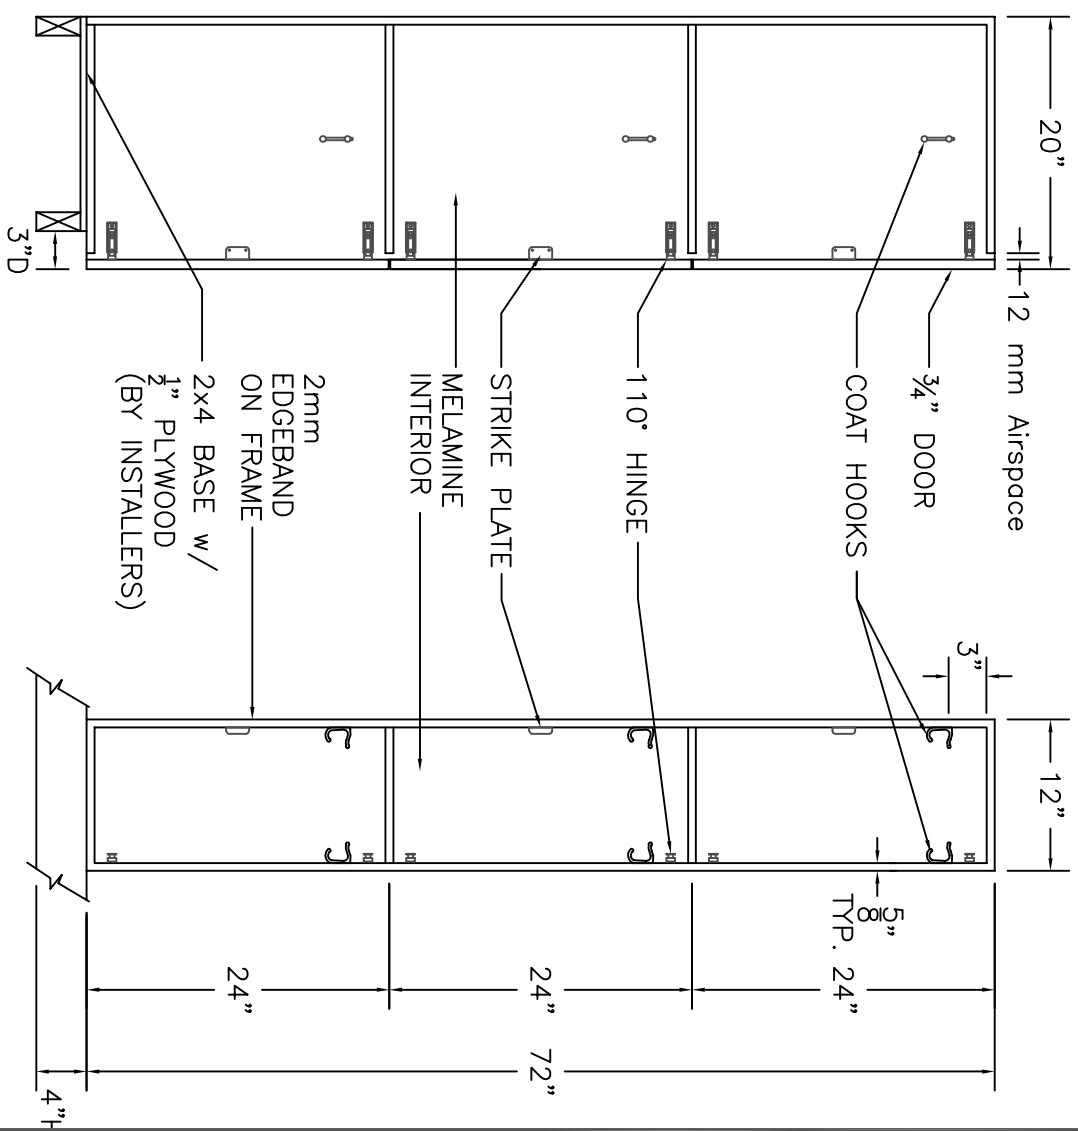

STANDARD SIZE OPTIONS: H = 60"/72"/84"
 W = 12"/15"/18"
 D = 15"/18"/20"

HOLLMAN
 SINCE 1976
 1825 W. Walnut Hill, Cape Irving, TX, 75038
 P: (972) 815-4000 F: (972) 815-4921
 www.hollman.com

MODEL C
 PLASTIC LAMINATE DOOR

DATE:	DRAWN BY:	APPROVED BY:	SCALE:	DRAWING:
			3/4" = 1'	