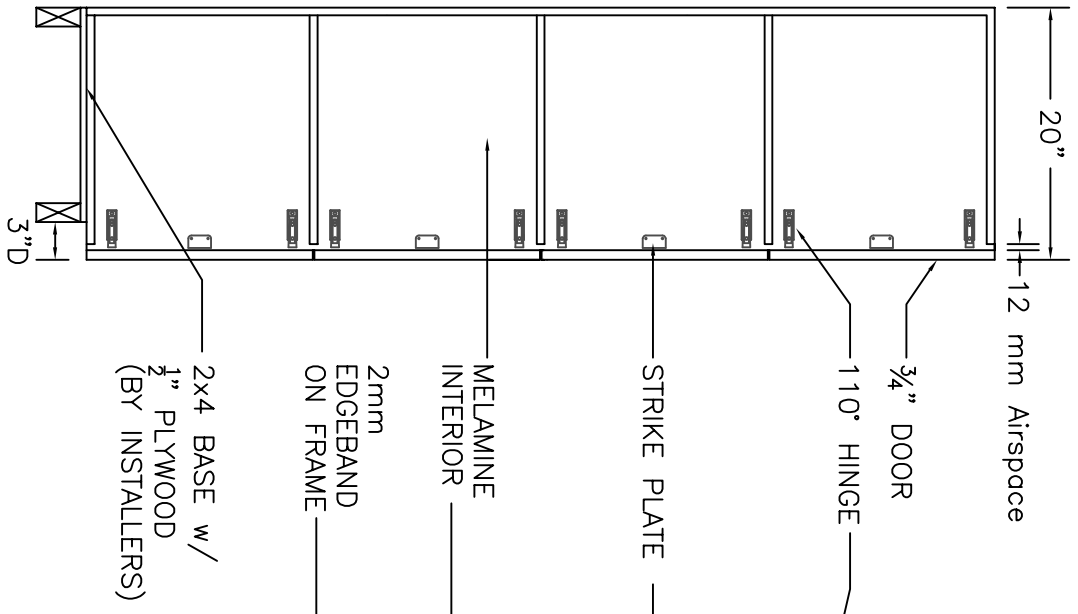

STANDARD SIZE OPTIONS: H = 60"/72"/84"
 W = 12"/15"/18"
 D = 15"/18"/20"

HOLLMAN
 SINCE 1976
 1825 W. Walnut Hill, apt. 1616 TX, 75038
 P: (972)815-4000 F: (972)815-4921
 www.hollman.com

MODEL D
 PLASTIC LAMINATE DOOR

DATE:	DRAWN BY:	APPROVED BY:	SCALE:	DRAWING:
			3/4" = 1'	