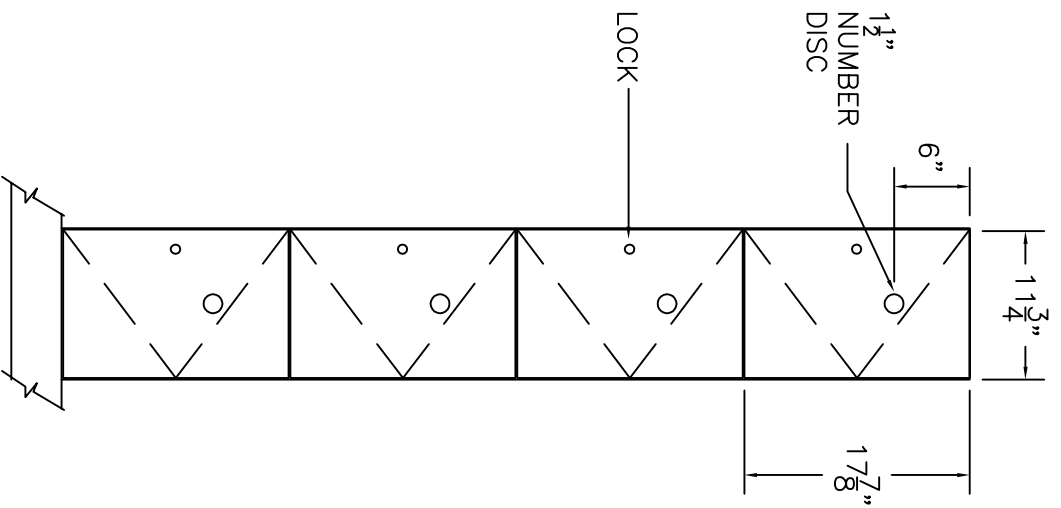

STANDARD SIZE OPTIONS: H = 60"/72"/84"
 W = 12"/15"/18"
 D = 15"/18"/20"

HOLLMAN
 SINCE 1976
 1825 W. Walnut Hill, apt. 1616 TX, 75038
 P: (972)815-4000 F: (972)815-4921
 www.hollman.com

MODEL D
 PLASTIC LAMINATE DOOR

DATE:	DRAWN BY:	APPROVED BY:	SCALE:	DRAWING:
			3/4" = 1'	