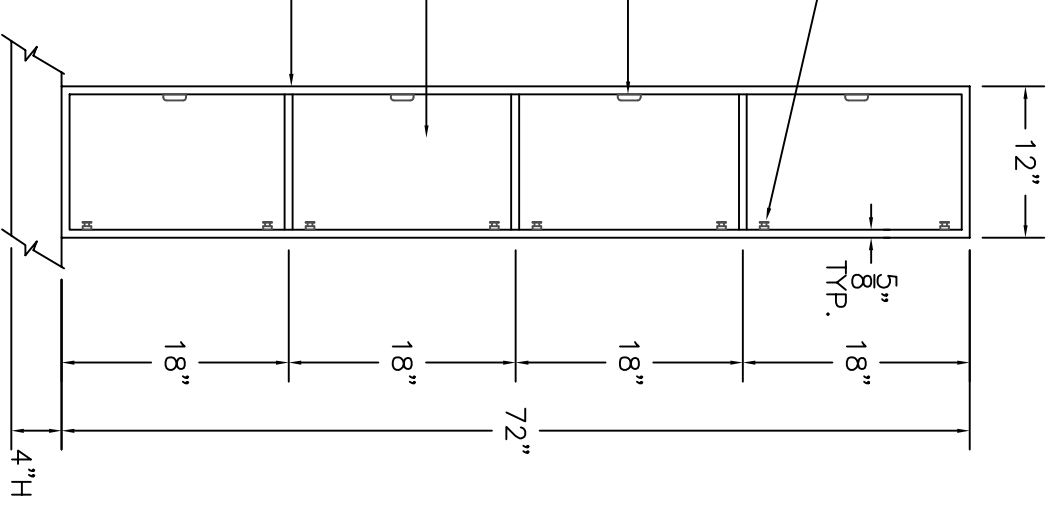

STANDARD SIZE OPTIONS: H = 60"/72"/84"
 W = 12"/15"/18"
 D = 15"/18"/20"

HOLLMAN
 SINCE 1976
 1825 W. Walnut Hill, apt. 1616 TX, 75038
 P: (972)815-4000 F: (972)815-4921
 www.hollman.com

MODEL D
 PLASTIC LAMINATE DOOR

DATE:	DRAWN BY:	APPROVED BY:	SCALE:	DRAWING:
			3/4" = 1'	