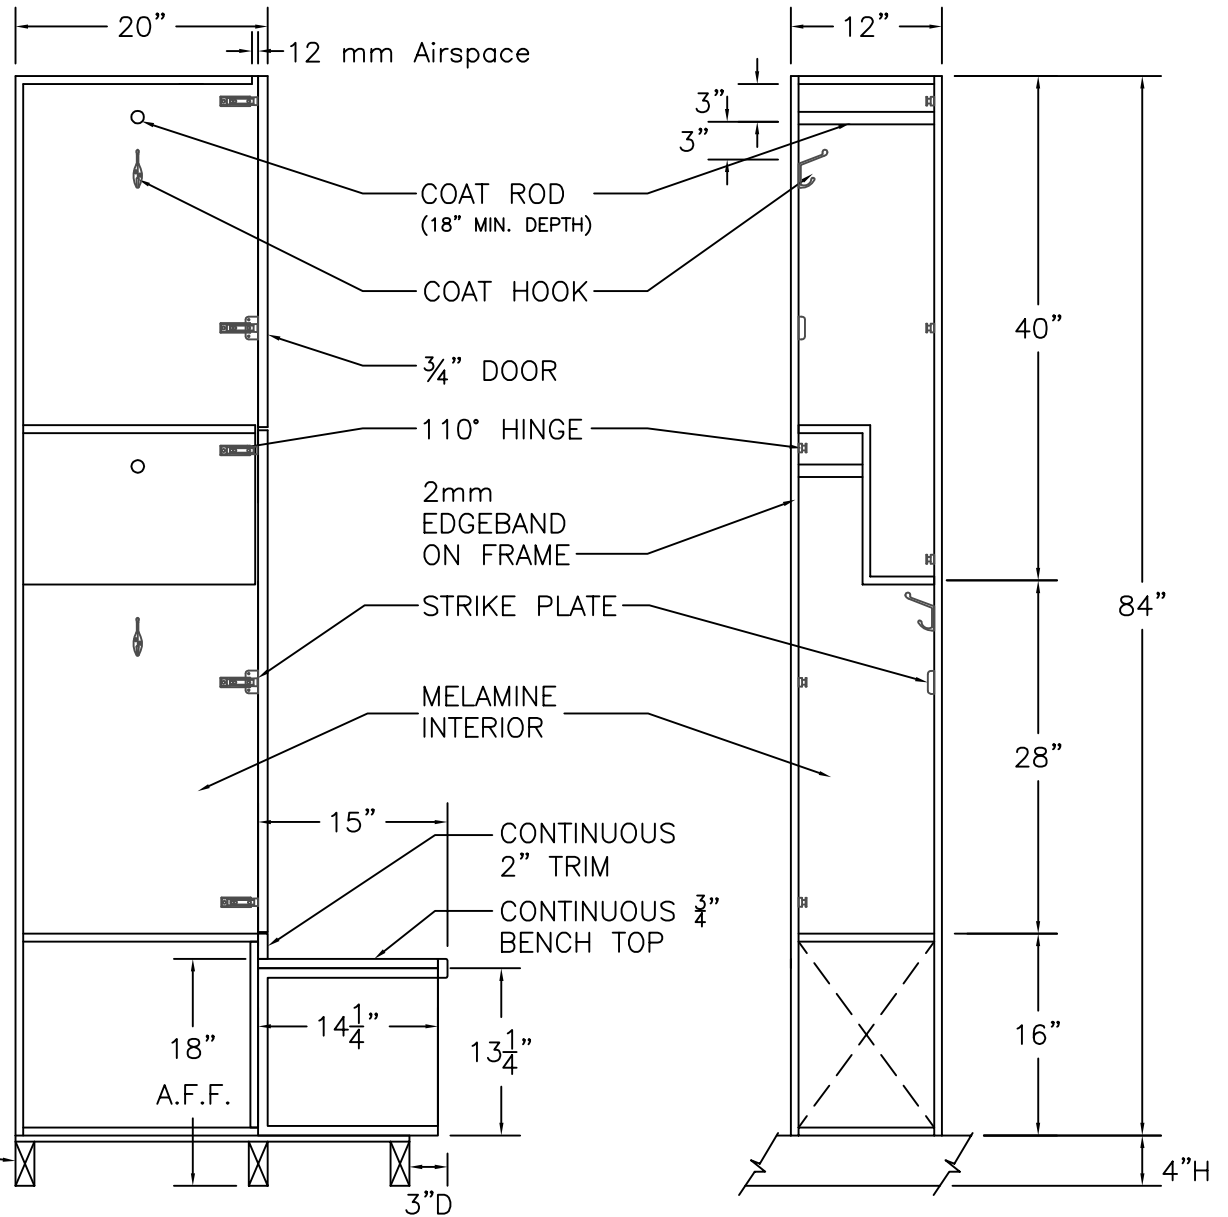

FRONT ELEVATION

SECTION VIEW

FRONT ELEV.-DOOR REMOVED

HOLLMAN
 SINCE 1976

1825 W. Walnut Hill Lane, Irving TX, 75038
 P: (972)815-4000 F: (972)815-2921
 www.hollman.com

MODEL Z
 INTEGRAL CUBBIE BENCH

DATE:	DRAWN BY:	APPROVED BY:
SCALE: 3/4" = 1'		DRAWING: