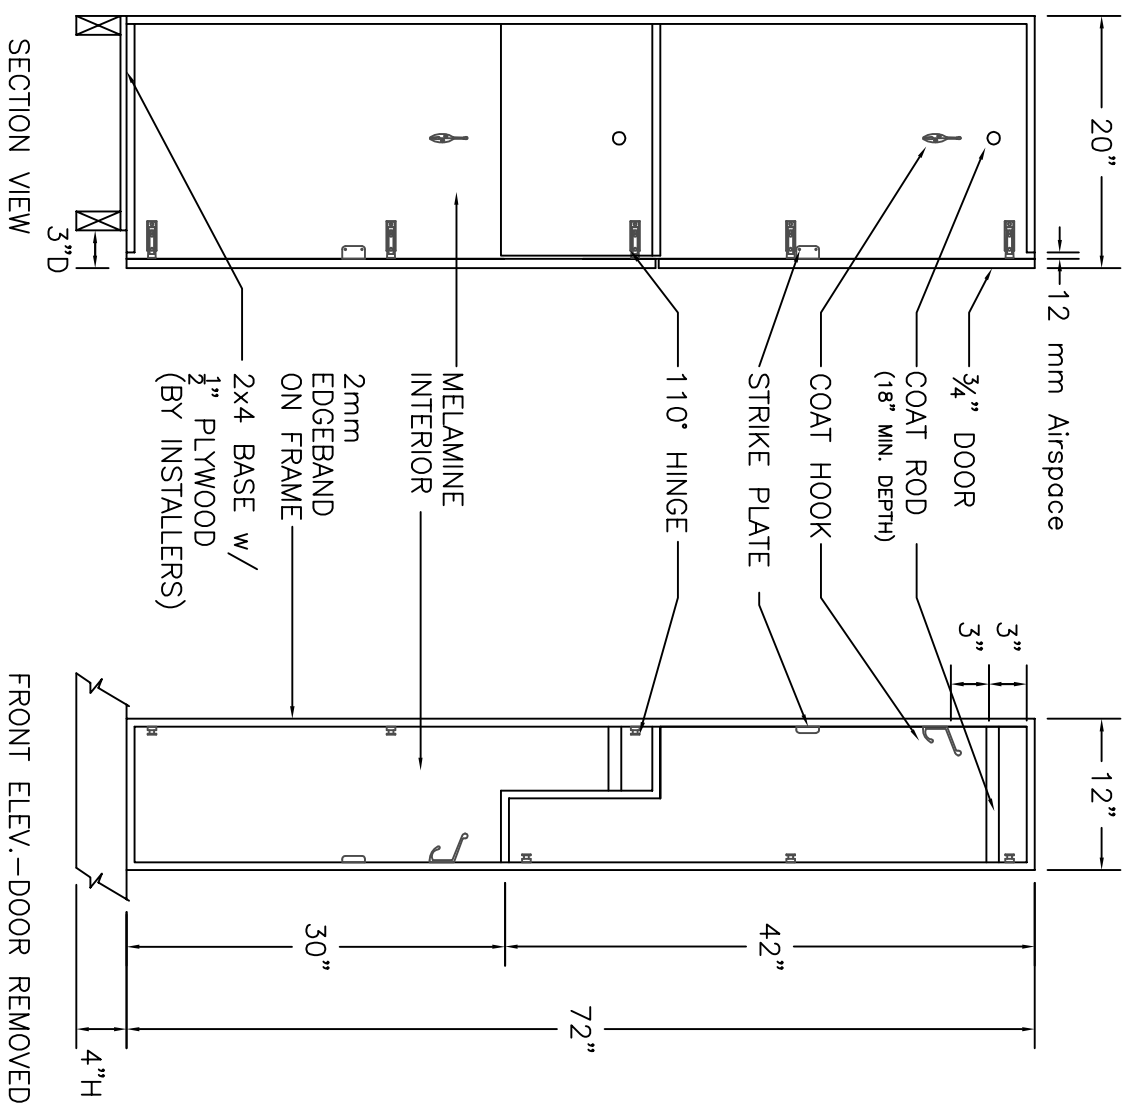

STANDARD SIZE OPTIONS:

H = 60"/72"/84"  
 W = 12"/15"/18"  
 D = 15"/18"/20"

**HOLLMAN**  
 SINCE 1976

1825 W. Walden Hill, Cape Irving, TX, 75008  
 P: (972) 815-4000 F: (972) 815-4921  
 www.hollman.com

MODEL Z  
 WOOD VENEER DOOR

DATE:	DRAWN BY:	APPROVED BY:	SCALE:	DRAWING:
			3/4" = 1'	