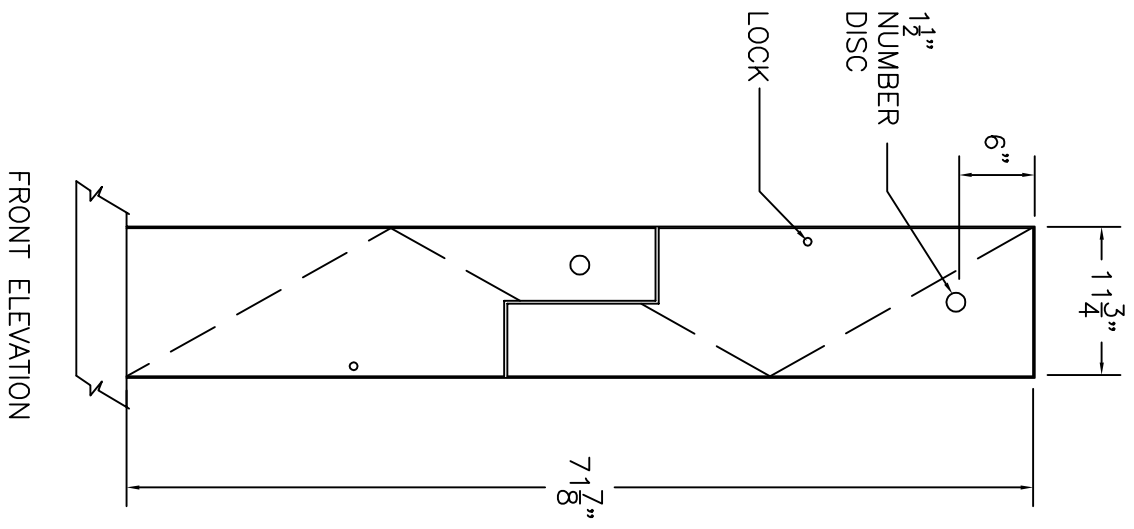

STANDARD SIZE OPTIONS:

H = 60"/72"/84"  
 W = 12"/15"/18"  
 D = 15"/18"/20"

**HOLLMAN**  
 SINCE 1976

1825 W. Walden Hill, Cape Irving, TX, 75008  
 P: (972) 815-4000 F: (972) 815-4921  
 www.hollman.com

MODEL Z  
 WOOD VENEER DOOR

DATE:	DRAWN BY:	APPROVED BY:	SCALE:	DRAWING:
			3/4" = 1'	