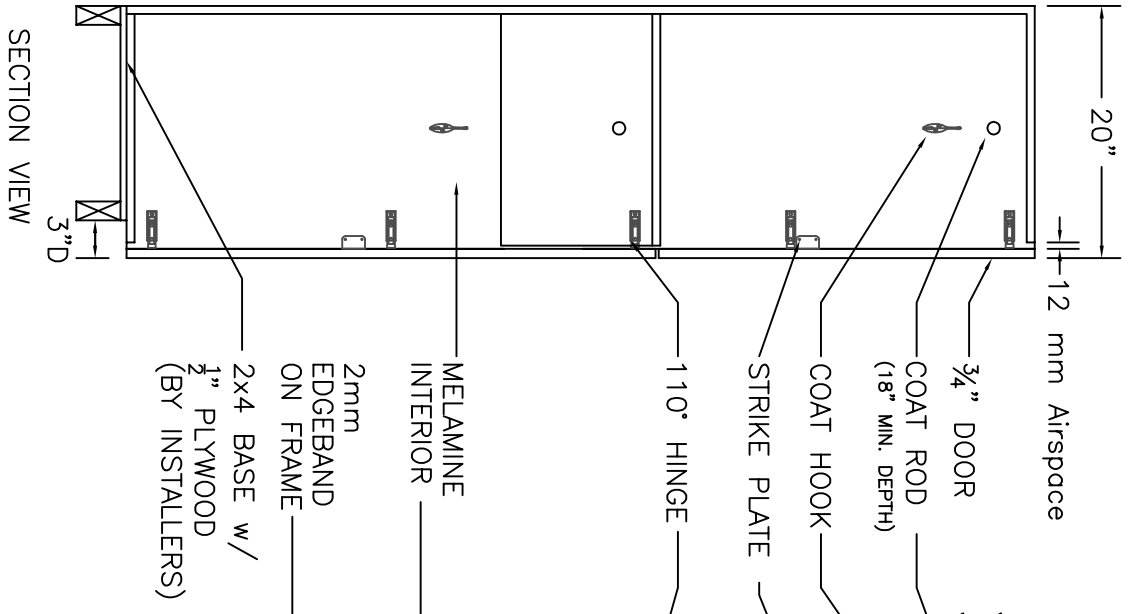

STANDARD SIZE OPTIONS:

H = 60"/72"/84"  
 W = 12"/15"/18"  
 D = 15"/18"/20"

**HOLLIMAN**  
 SINCE 1976

1825 W. Walden Hill, Cape Irving, TX, 75008  
 P: (972)815-4000 F: (972)815-4921  
 www.holliman.com

MODEL Z  
 PLASTIC LAMINATE DOOR

DATE:	DRAWN BY:	APPROVED BY:	SCALE:	DRAWING:
			3/4" = 1'	