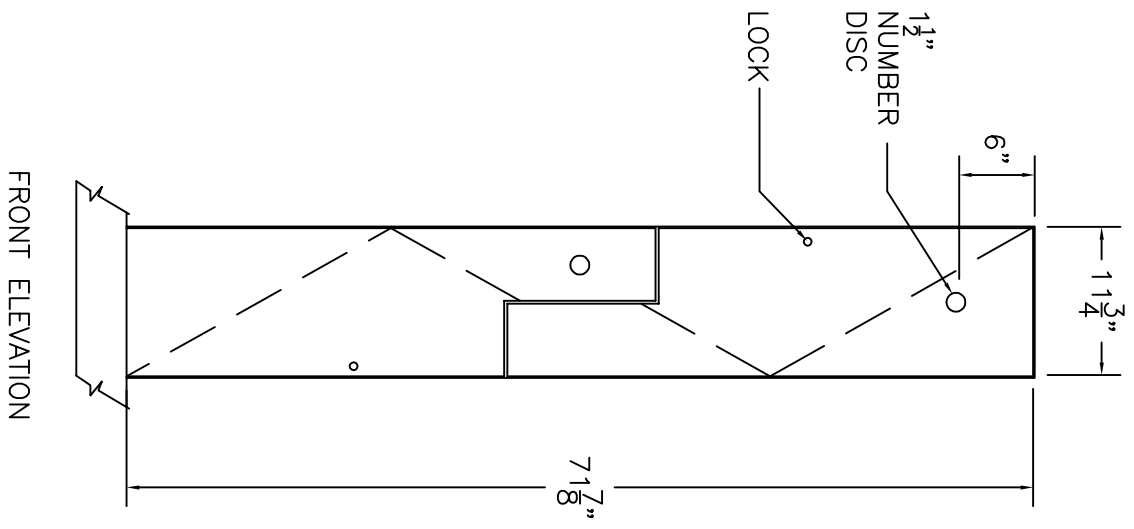

STANDARD SIZE OPTIONS:

H = 60"/72"/84"  
 W = 12"/15"/18"  
 D = 15"/18"/20"

**HOLLIMAN**  
 SINCE 1976

1825 W. Walden Hill, Cape Irving, TX, 75008  
 P: (972)815-4000 F: (972)815-4921  
 www.holliman.com

MODEL Z  
 PLASTIC LAMINATE DOOR

DATE:	DRAWN BY:	APPROVED BY:	SCALE:	DRAWING:
			3/4" = 1'	