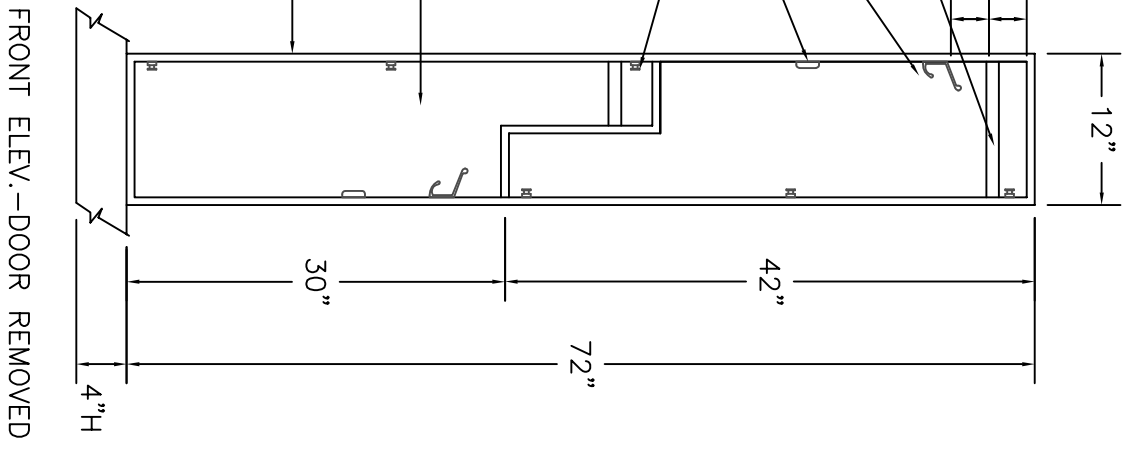

STANDARD SIZE OPTIONS:

H = 60"/72"/84"  
 W = 12"/15"/18"  
 D = 15"/18"/20"

**HOLLIMAN**  
 SINCE 1976

1825 W. Walden Hill, Cape Irving, TX, 75008  
 P: (972)815-4000 F: (972)815-4921  
 www.holliman.com

MODEL Z  
 PLASTIC LAMINATE DOOR

DATE:	DRAWN BY:	APPROVED BY:	SCALE:	DRAWING:
			3/4" = 1'	