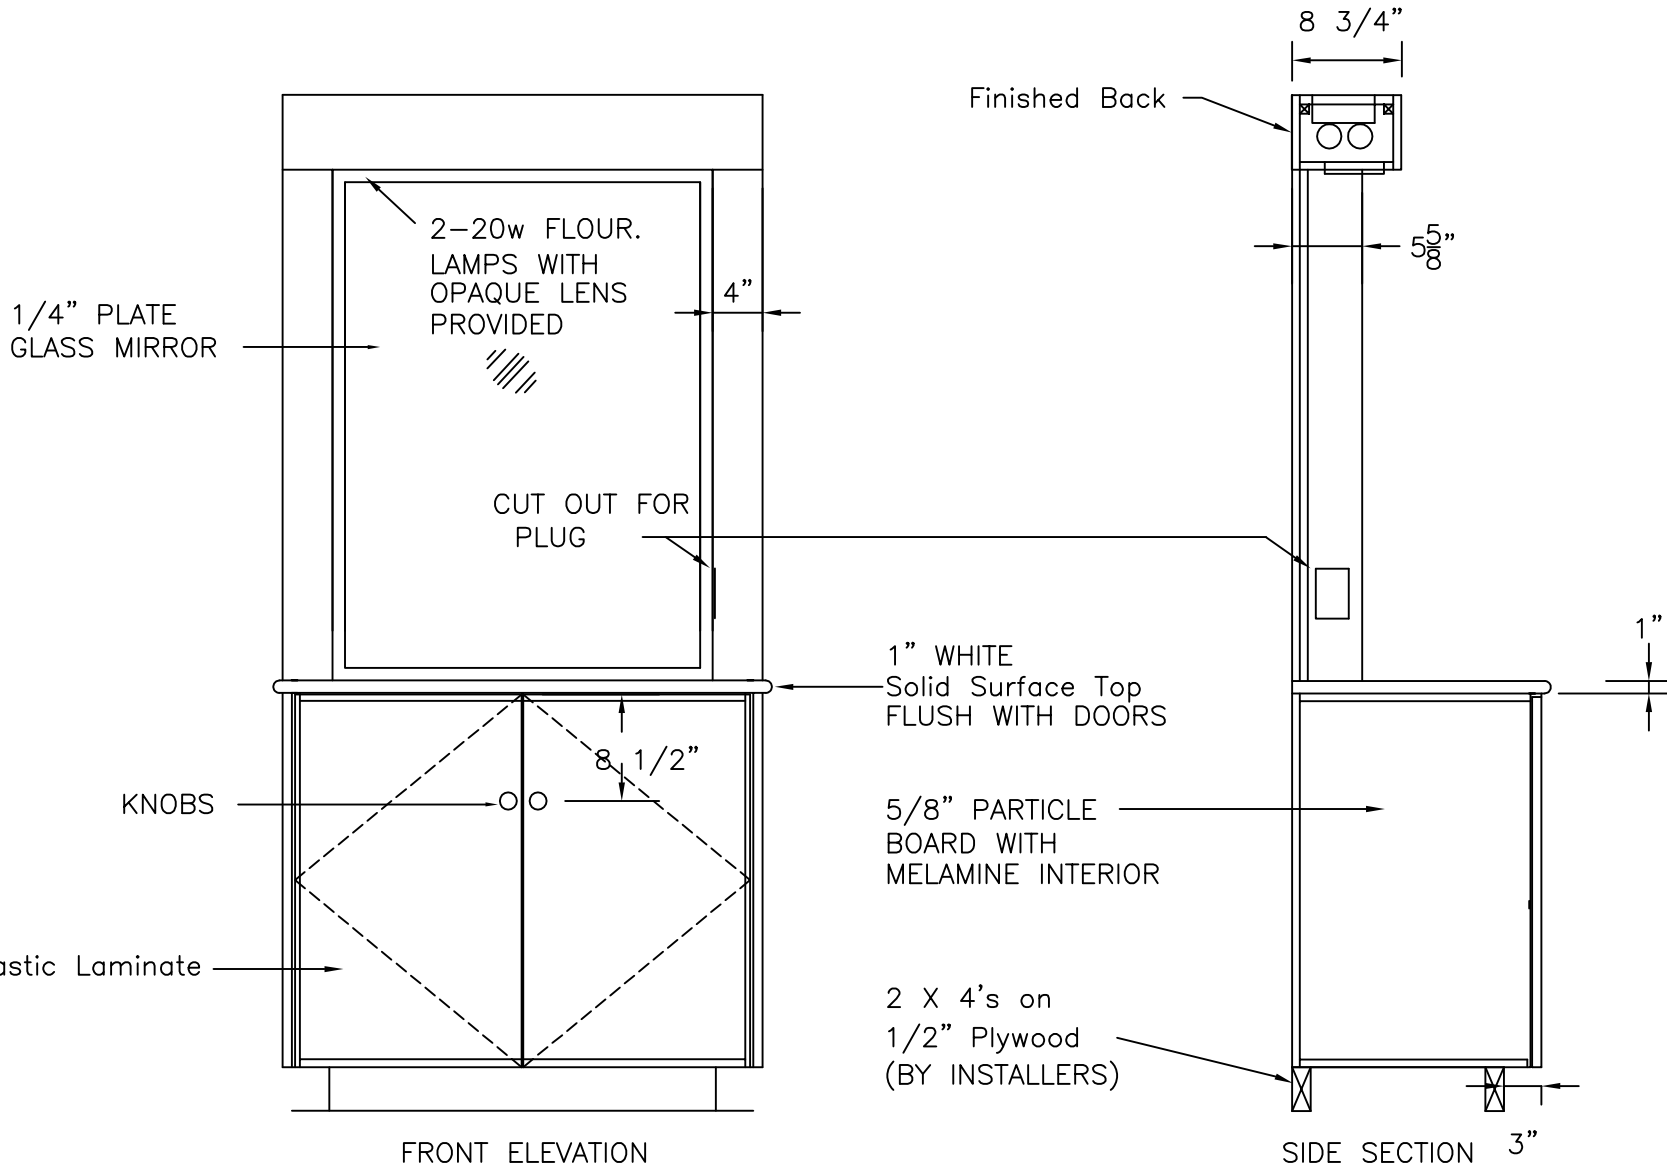

Door:
 Edgeband:
 Hardware:

Note: All light fixture switches are to be handled with the room switch.

___ at Men's Locker Room

___ at Women's Locker Room

HOLLMAN, INC.
 1825 Walnut Hill Lane, Irving, TX 75038
 P: 972/331-2800 F: 972/331-2921

Grooming Station

DATE:	APPROVED:	DRAWN BY:
PROJECT:		
		DRAWING NO. GS