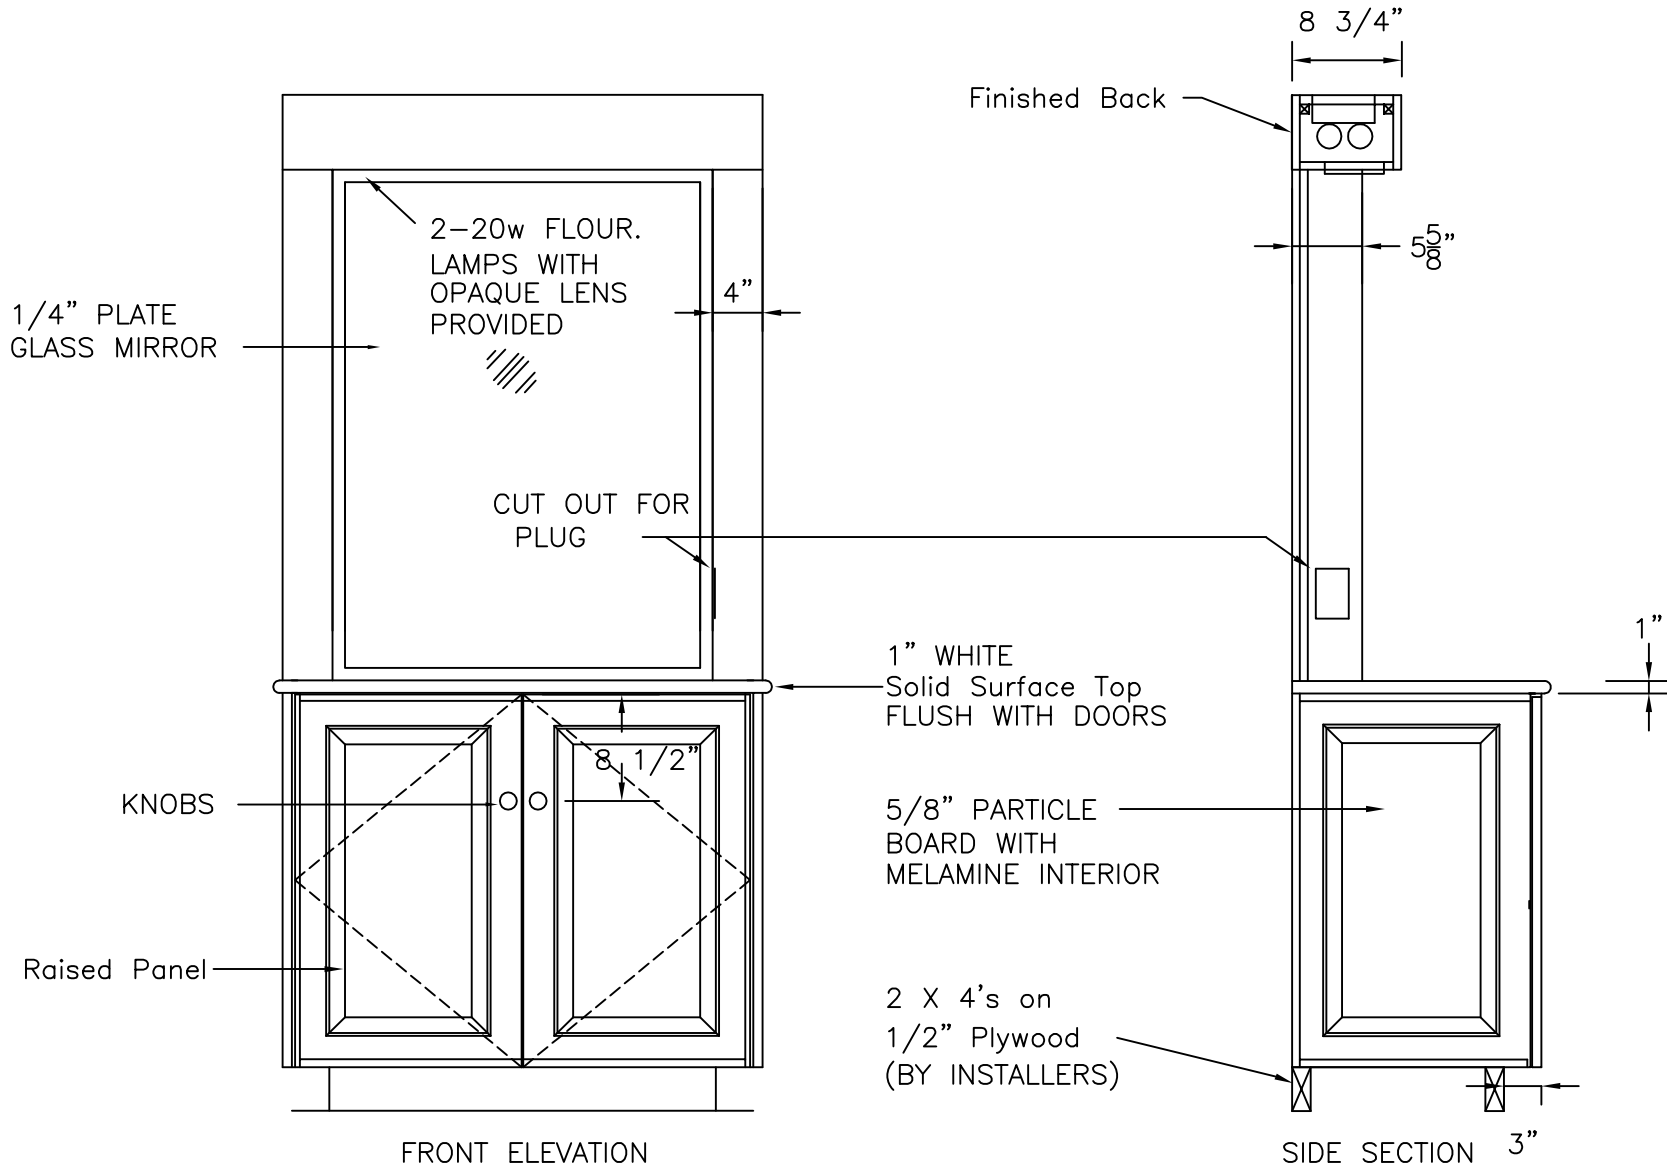

Door:
 Finish:
 Edgeband:
 Hardware:

___ at Men's Locker Room
 ___ at Women's Locker Room

Note: All light fixture switches are to be handled with the room switch.

HOLLMAN, INC.
 1825 Walnut Hill Lane, Irving, TX 75038
 P: 972/331-2800 F: 972/331-2921

Grooming Station

DATE:	APPROVED:	DRAWN BY:
PROJECT:		
		DRAWING NO. GS