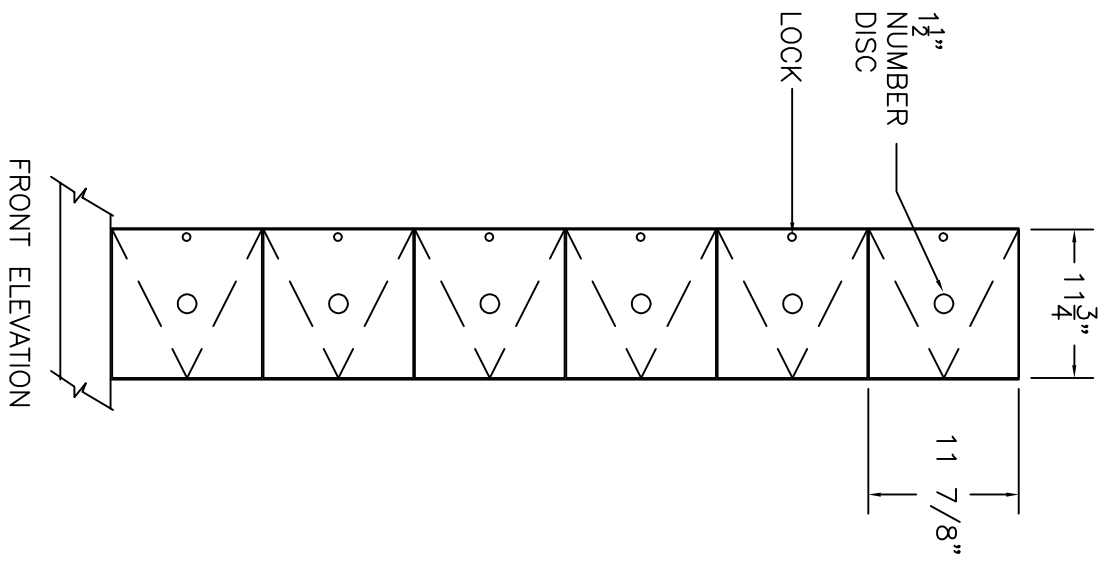

STANDARD SIZE OPTIONS:	H = 60"/72"/84"
	W = 12"/15"/18"
	D = 15"/18"/20"

HOLLMAN
SINCE 1976
1825 W. Walnut Hill, Cape Irving TX, 75038
P: (972) 54-4000 F: (972) 815-4921
www.hollman.com

MODEL F
PLASTIC LAMINATE DOOR

DATE:	DRAWN BY:	APPROVED BY:	SCALE:	DRAWING:
			3/4" = 1'	