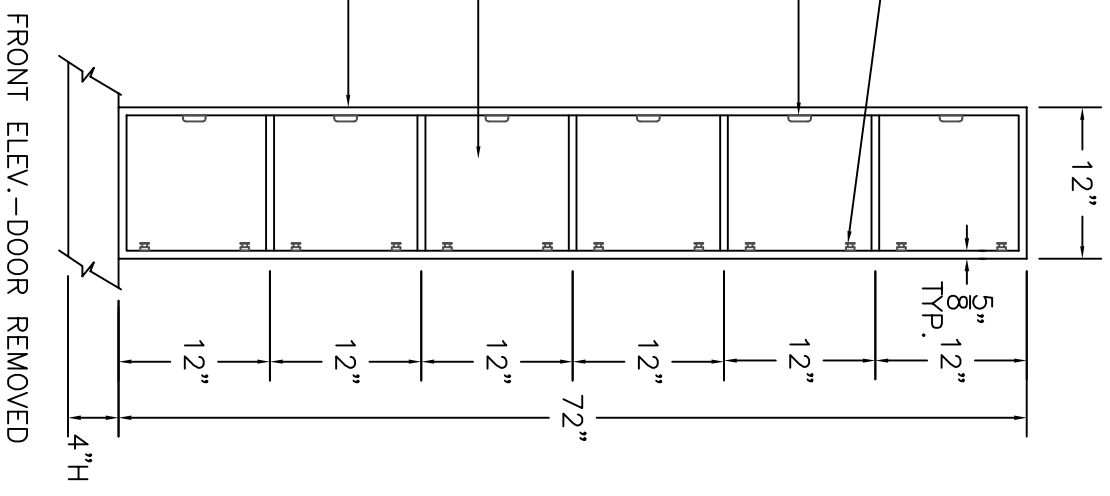

STANDARD SIZE OPTIONS:	H = 60"/72"/84"
	W = 12"/15"/18"
	D = 15"/18"/20"

HOLLMAN
SINCE 1976
1825 W. Walnut Hill, Cape Irving TX, 75038
P: (972) 54-4000 F: (972) 815-4921
www.hollman.com

MODEL F
PLASTIC LAMINATE DOOR

DATE:	DRAWN BY:	APPROVED BY:	SCALE:	DRAWING:
			3/4" = 1'	