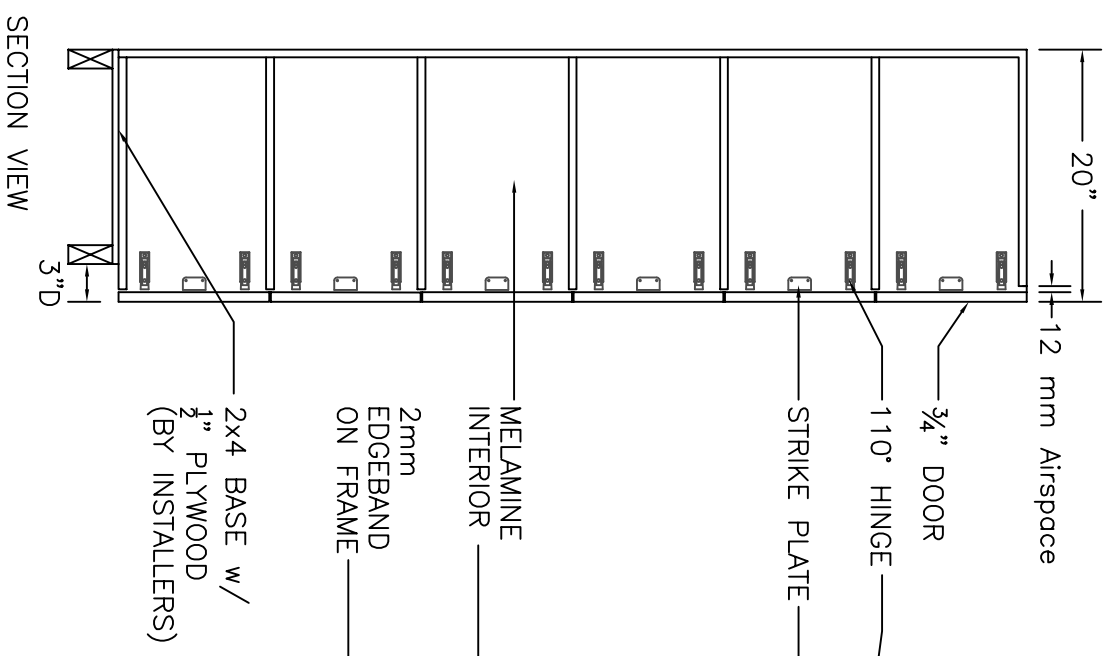

STANDARD SIZE OPTIONS:	H = 60"/72"/84"
	W = 12"/15"/18"
	D = 15"/18"/20"

HOLLMAN
SINCE 1976
1825 W. Walnut Hill, Cape Irving TX, 75038
P: (972) 54-4000 F: (972) 815-4921
www.hollman.com

MODEL F
PLASTIC LAMINATE DOOR

DATE:	DRAWN BY:	APPROVED BY:	SCALE:	DRAWING:
			3/4" = 1'	