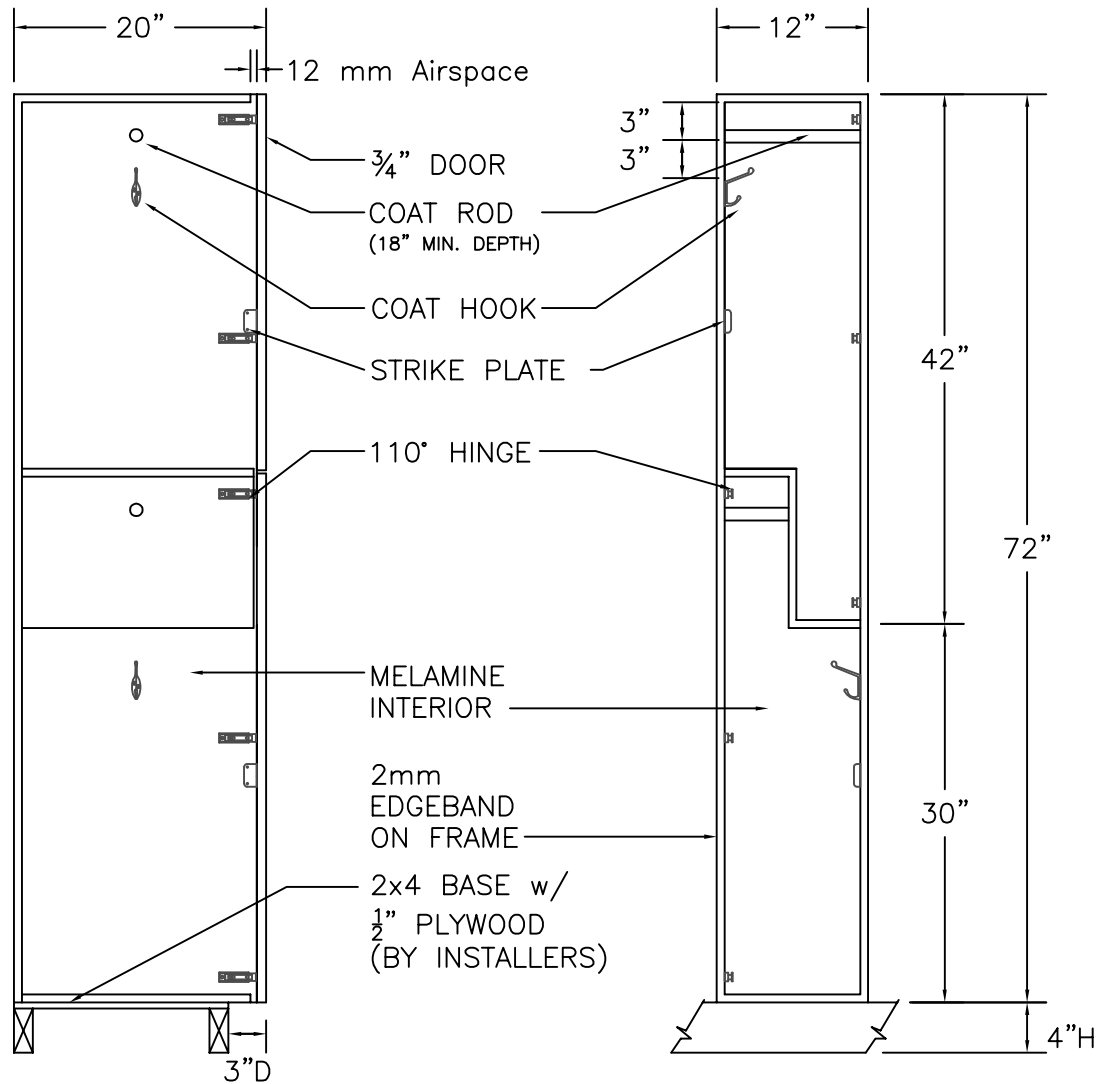

STANDARD SIZE OPTIONS: H = 60"/72"/84"
W = 12"/15"/18"
D = 15"/18"/20"

FRONT ELEVATION

SECTION VIEW

FRONT ELEV.-DOOR REMOVED

HOLLMAN
SINCE 1976

1825 W. Walnut Hill Lane, Irving TX, 75038
P: (972)815-4000 F: (972)815-2921
www.hollman.com

MODEL Z
WOOD VENEER DOOR

DATE:	DRAWN BY:	APPROVED BY:
SCALE: 3/4" = 1'		DRAWING: