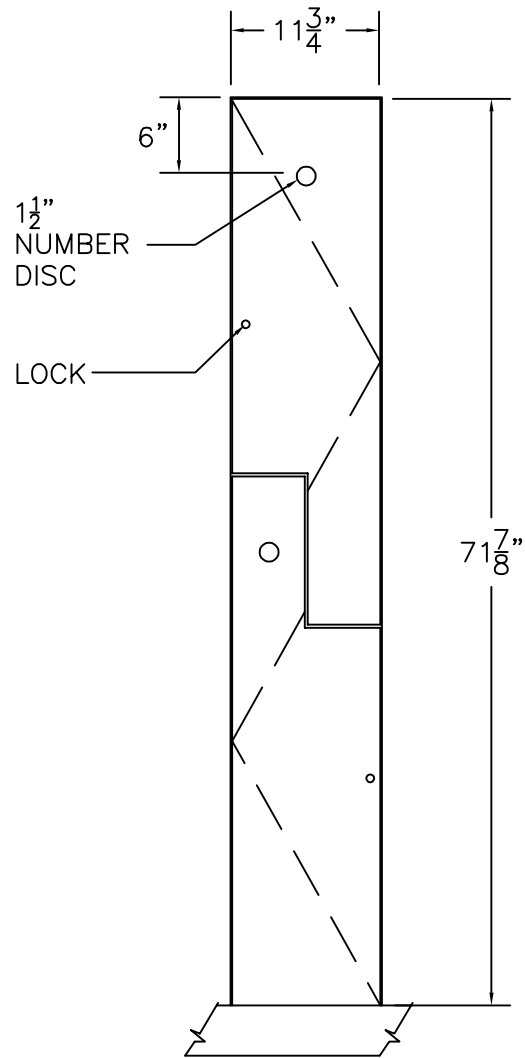

STANDARD SIZE OPTIONS: H = 60"/72"/84"
W = 12"/15"/18"
D = 15"/18"/20"

FRONT ELEVATION

SECTION VIEW

FRONT ELEV.-DOOR REMOVED

HOLLMAN
SINCE 1976

1825 W. Walnut Hill Lane, Irving TX, 75038
P: (972)815-4000 F: (972)815-2921
www.hollman.com

MODEL Z
WOOD VENEER DOOR

DATE:	DRAWN BY:	APPROVED BY:
SCALE: 3/4" = 1'		DRAWING: