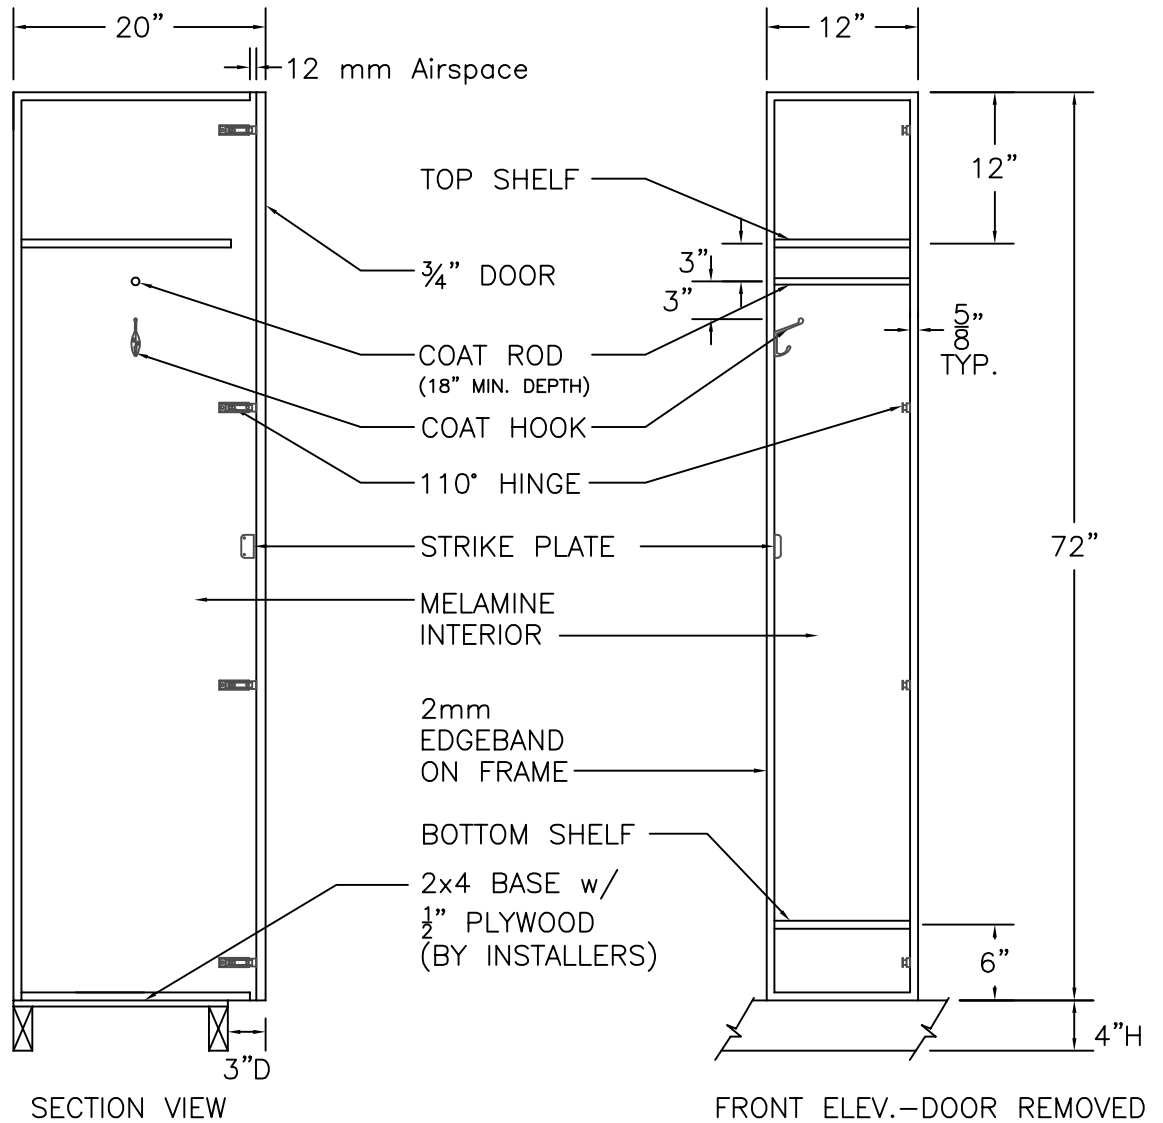

STANDARD SIZE OPTIONS: H = 60"/72"/84"
 W = 12"/15"/18"
 D = 15"/18"/20"

HOLLMAN
SINCE 1976

1825 W. Walnut Hill Lane, Irving TX, 75038
 P: (972)815-4000 F: (972)815-2921
 www.hollman.com

MODEL A
 FLAT PANEL SHAKER DOOR

DATE:	DRAWN BY:	APPROVED BY:
SCALE: 3/4" = 1'		DRAWING: