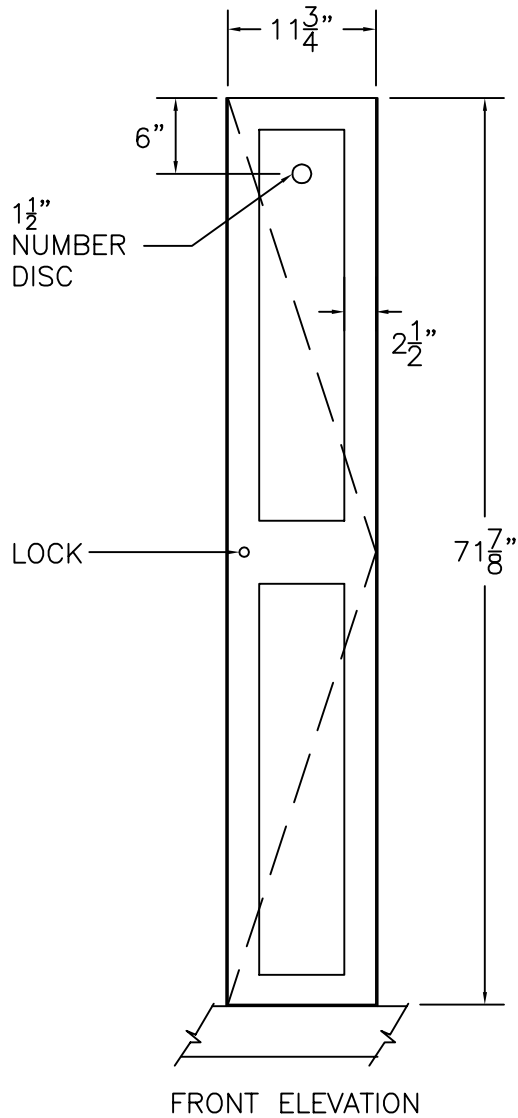

STANDARD SIZE OPTIONS: H = 60"/72"/84"
 W = 12"/15"/18"
 D = 15"/18"/20"

HOLLMAN
SINCE 1976

1825 W. Walnut Hill Lane, Irving TX, 75038
 P: (972)815-4000 F: (972)815-2921
 www.hollman.com

MODEL A
 FLAT PANEL SHAKER DOOR

DATE:	DRAWN BY:	APPROVED BY:
SCALE: 3/4" = 1'		DRAWING: