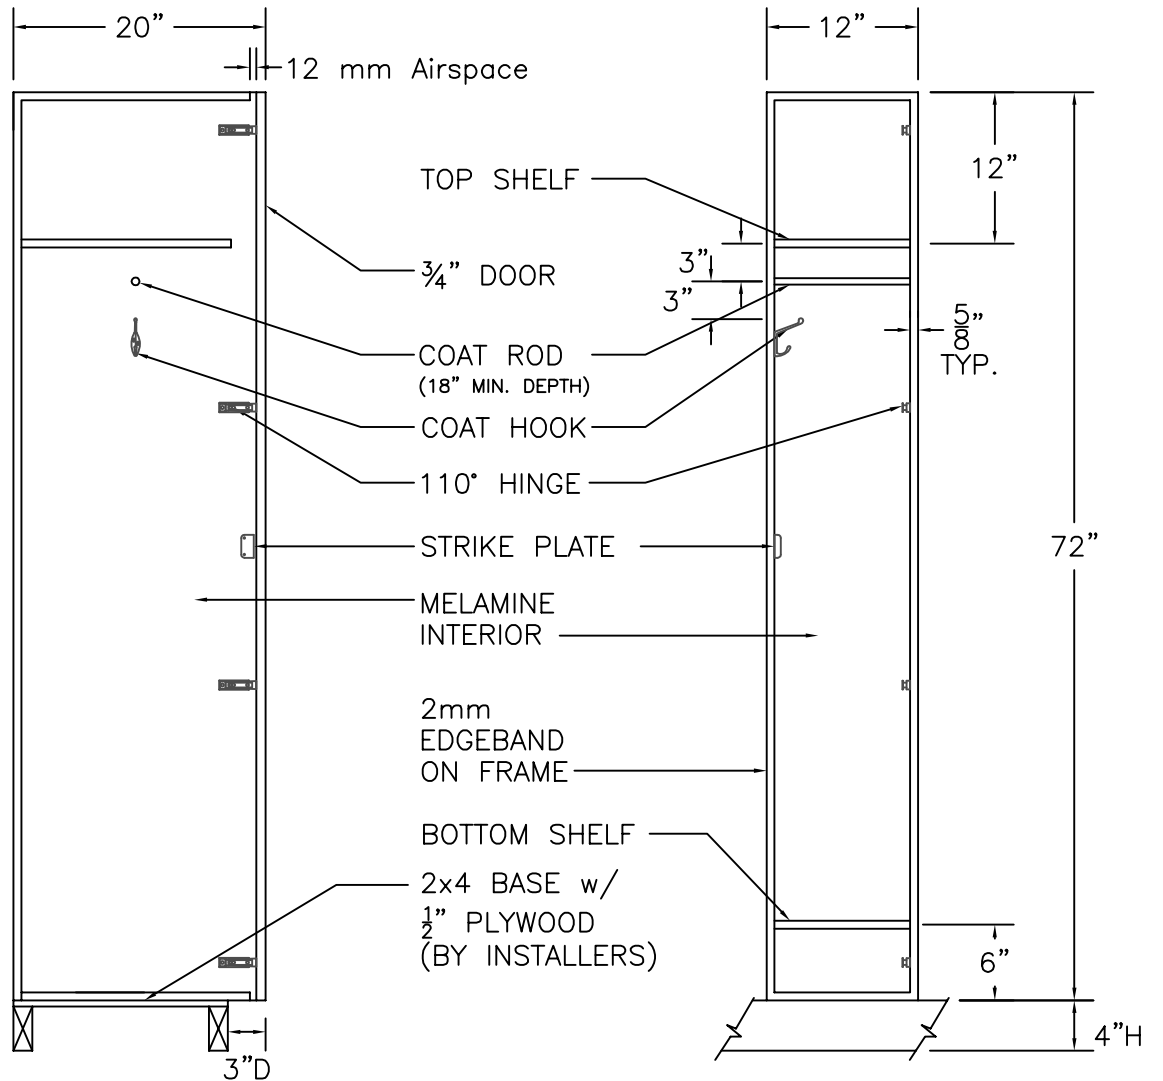

STANDARD SIZE OPTIONS:
 H = 60"/72"/84"
 W = 12"/15"/18"
 D = 15"/18"/20"

FRONT ELEVATION

SECTION VIEW

FRONT ELEV.-DOOR REMOVED

HOLLMAN
 SINCE 1976

1825 W. Walnut Hill Lane, Irving TX, 75038
 P: (972)815-4000 F: (972)815-2921
 www.hollman.com

MODEL A
 FLAT PANEL DOOR

DATE:	DRAWN BY:	APPROVED BY:
SCALE: 3/4" = 1'		DRAWING: