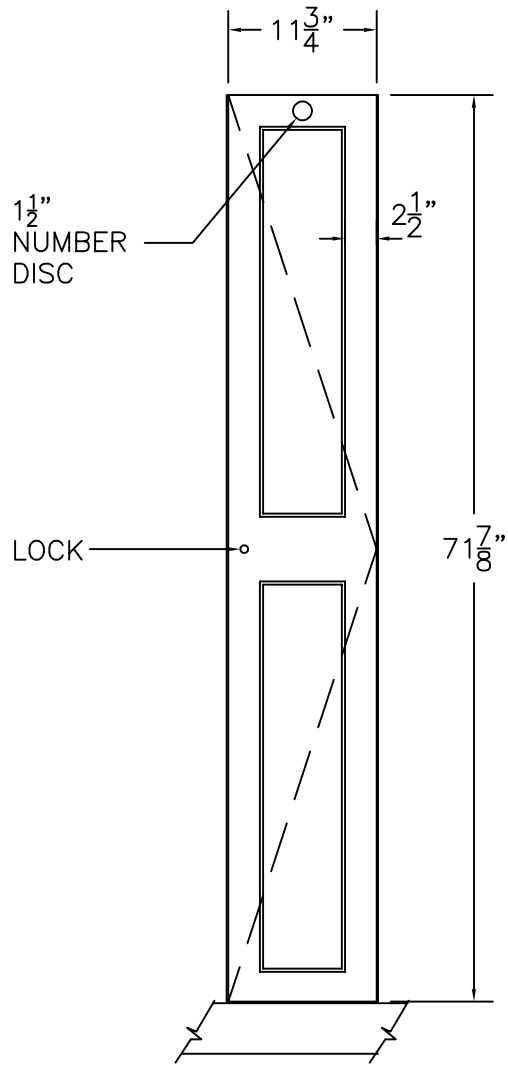

STANDARD SIZE OPTIONS:
 H = 60"/72"/84"
 W = 12"/15"/18"
 D = 15"/18"/20"

FRONT ELEVATION

SECTION VIEW

FRONT ELEV.-DOOR REMOVED

HOLLMAN
 SINCE 1976

1825 W. Walnut Hill Lane, Irving TX, 75038
 P: (972)815-4000 F: (972)815-2921
 www.hollman.com

MODEL A
 FLAT PANEL DOOR

DATE:	DRAWN BY:	APPROVED BY:
SCALE: 3/4" = 1'		DRAWING: