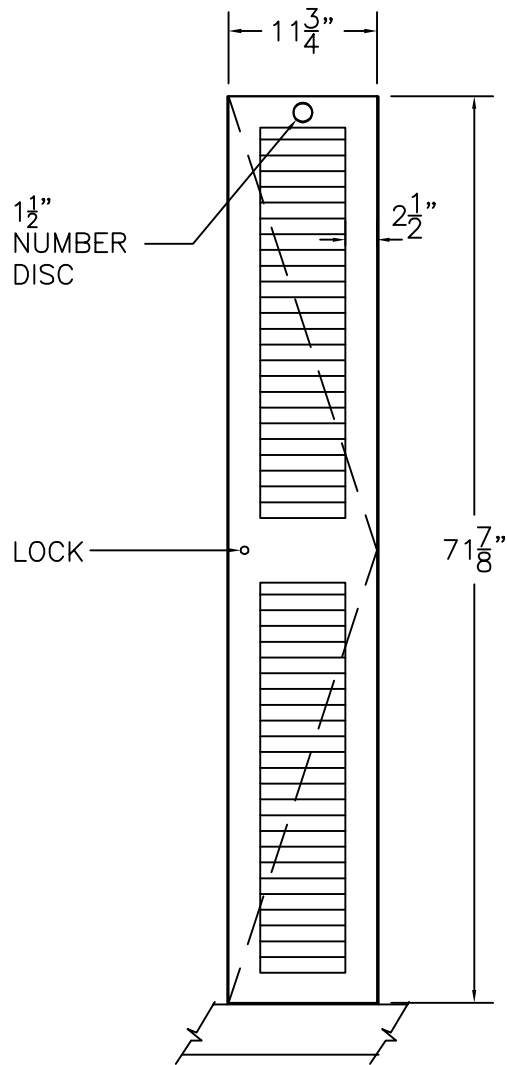

STANDARD SIZE OPTIONS: H = 60"/72"/84"
 W = 12"/15"/18"
 D = 15"/18"/20"

FRONT ELEVATION

SECTION VIEW

FRONT ELEV.-DOOR REMOVED

HOLLMAN
SINCE 1976

1825 W. Walnut Hill Lane, Irving TX, 75038
 P: (972)815-4000 F: (972)815-2921
 www.hollman.com

MODEL A
 LOUVER DOOR

DATE:	DRAWN BY:	APPROVED BY:
SCALE: 3/4" = 1'		DRAWING: