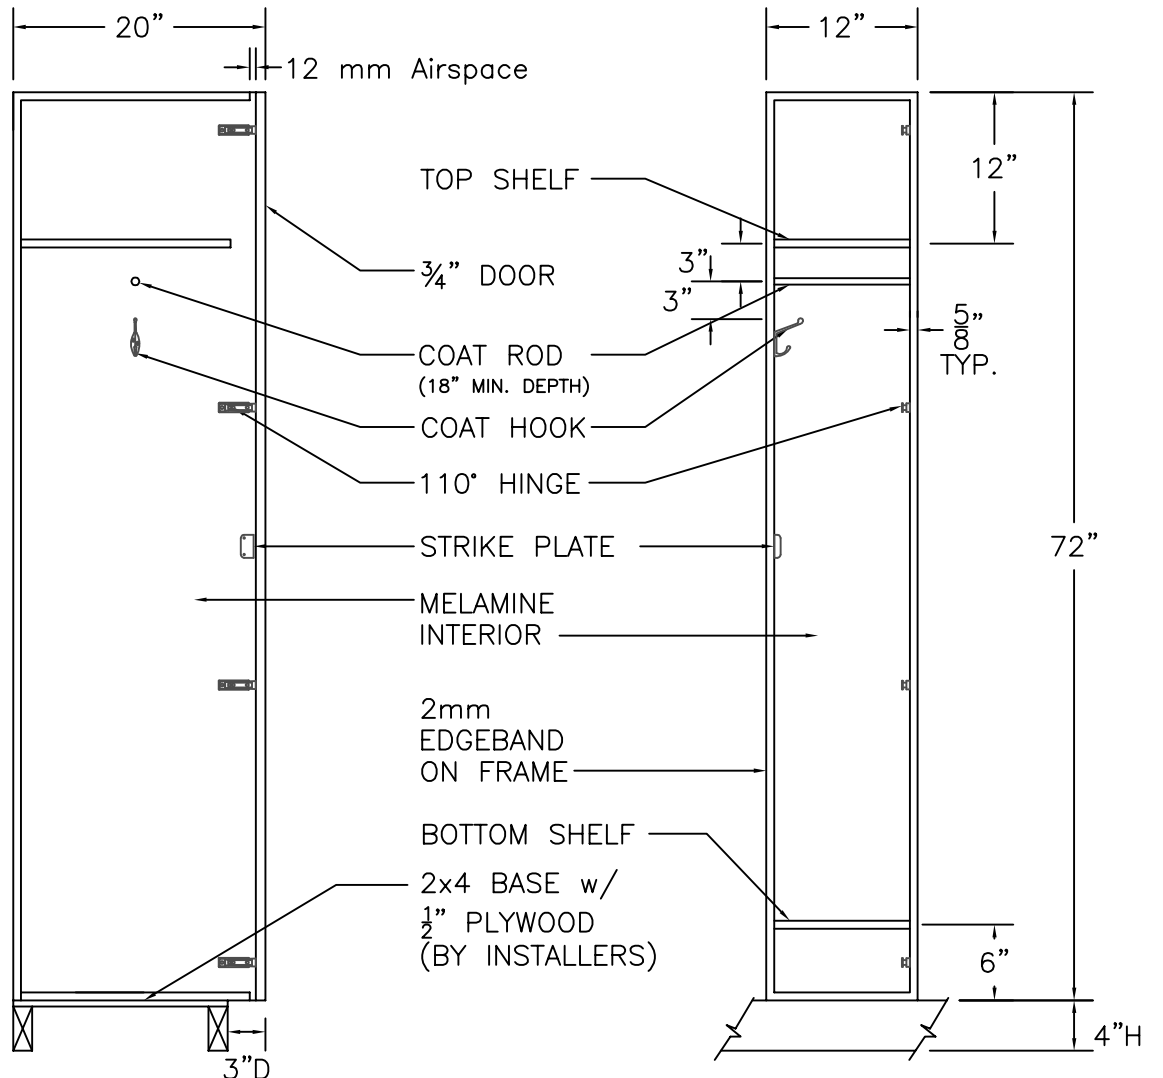

STANDARD SIZE OPTIONS: H = 60"/72"/84"
 W = 12"/15"/18"
 D = 15"/18"/20"

FRONT ELEVATION

SECTION VIEW

FRONT ELEV.-DOOR REMOVED

HOLLMAN
SINCE 1976

1825 W. Walnut Hill Lane, Irving TX, 75038
 P: (972)815-4000 F: (972)815-2921
 www.hollman.com

MODEL A
 LOUVER DOOR

DATE:	DRAWN BY:	APPROVED BY:
SCALE: 3/4" = 1'		DRAWING: