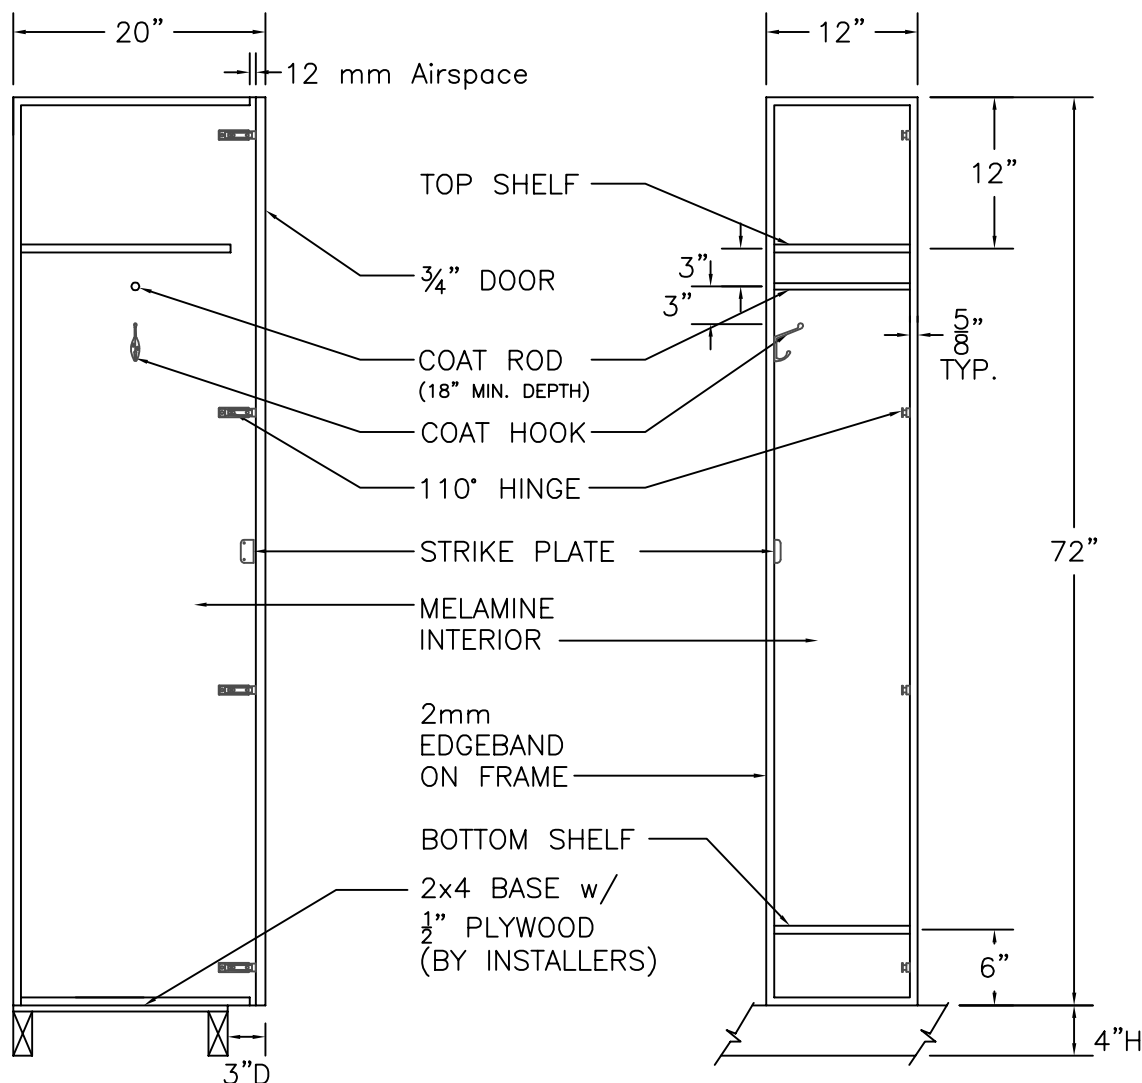

STANDARD SIZE OPTIONS: H = 60"/72"/84"  
W = 12"/15"/18"  
D = 15"/18"/20"

FRONT ELEVATION

SECTION VIEW

FRONT ELEV.-DOOR REMOVED

**HOLLMAN**  
SINCE 1976

1825 W. Walnut Hill Lane, Irving TX, 75038  
P: (972)815-4000 F: (972)815-2921  
www.hollman.com

MODEL A  
RAISED PANEL LOUVER TOP DOOR

DATE:	DRAWN BY:	APPROVED BY:
SCALE: 3/4" = 1'		DRAWING: