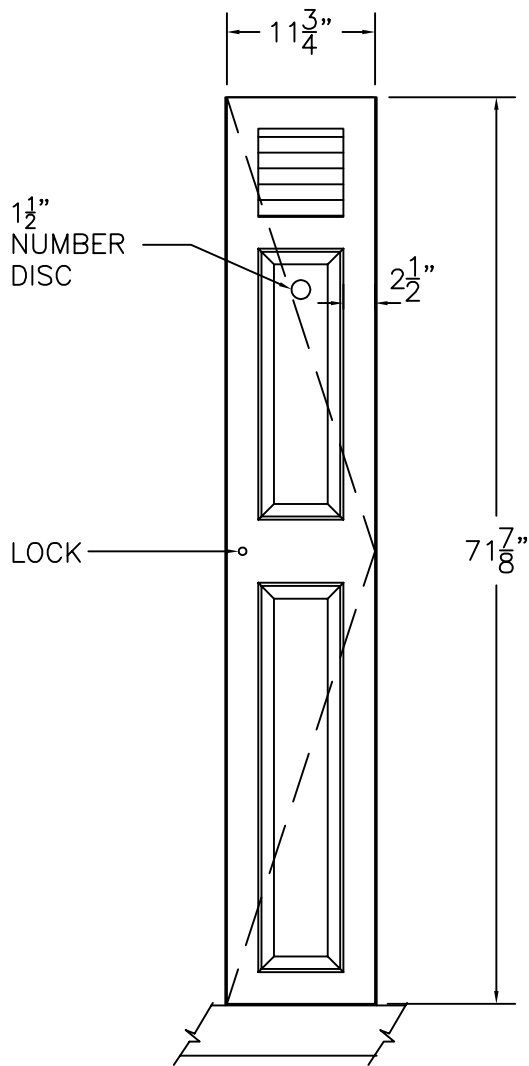

STANDARD SIZE OPTIONS: H = 60"/72"/84"  
W = 12"/15"/18"  
D = 15"/18"/20"

FRONT ELEVATION

SECTION VIEW

FRONT ELEV.-DOOR REMOVED

**HOLLMAN**  
SINCE 1976

1825 W. Walnut Hill Lane, Irving TX, 75038  
P: (972)815-4000 F: (972)815-2921  
www.hollman.com

MODEL A  
RAISED PANEL LOUVER TOP DOOR

DATE:	DRAWN BY:	APPROVED BY:
SCALE: 3/4" = 1'		DRAWING: