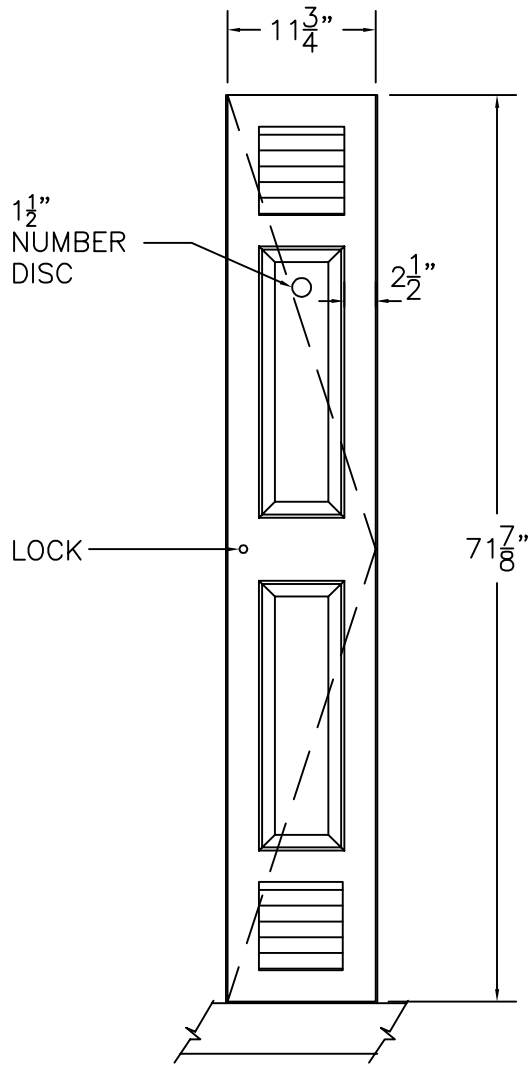

STANDARD SIZE OPTIONS: H = 60"/72"/84"
 W = 12"/15"/18"
 D = 15"/18"/20"

FRONT ELEVATION

SECTION VIEW

FRONT ELEV.-DOOR REMOVED

HOLLMAN
SINCE 1976

1825 W. Walnut Hill Lane, Irving TX, 75038
 P: (972)815-4000 F: (972)815-2921
 www.hollman.com

MODEL A
 RAISED PANEL LOUVER DOOR

DATE:	DRAWN BY:	APPROVED BY:
SCALE: 3/4" = 1'		DRAWING: