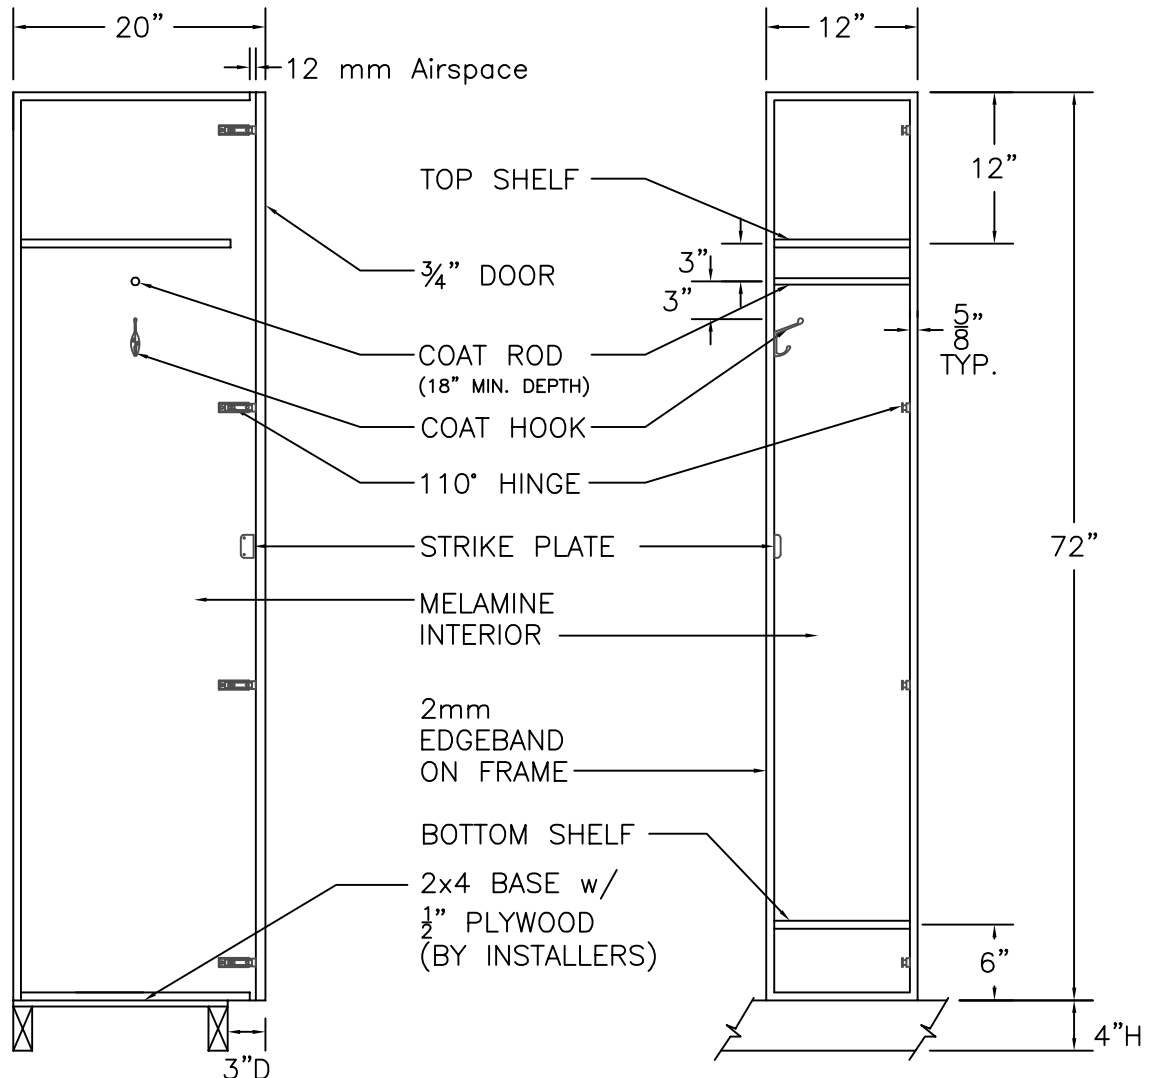

STANDARD SIZE OPTIONS: H = 60"/72"/84"
 W = 12"/15"/18"
 D = 15"/18"/20"

FRONT ELEVATION

SECTION VIEW

FRONT ELEV.-DOOR REMOVED

HOLLMAN
SINCE 1976

1825 W. Walnut Hill Lane, Irving TX, 75038
 P: (972)815-4000 F: (972)815-2921
 www.hollman.com

MODEL A
 RAISED PANEL LOUVER DOOR

DATE:	DRAWN BY:	APPROVED BY:
SCALE: 3/4" = 1'		DRAWING: