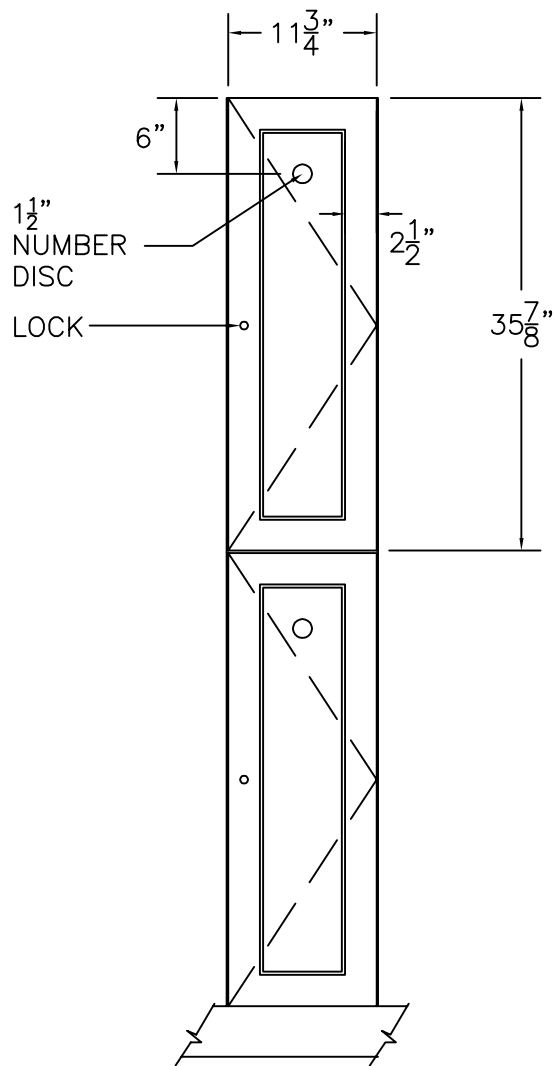

STANDARD SIZE OPTIONS:
 H = 60"/72"/84"
 W = 12"/15"/18"
 D = 15"/18"/20"

FRONT ELEVATION

SECTION VIEW

FRONT ELEV.-DOOR REMOVED

HOLLMAN
 SINCE 1976

1825 W. Walnut Hill Lane, Irving TX, 75038
 P: (972)815-4000 F: (972)815-2921
 www.hollman.com

MODEL B
 FLAT PANEL DOOR

DATE:	DRAWN BY:	APPROVED BY:
SCALE: 3/4" = 1'		DRAWING: