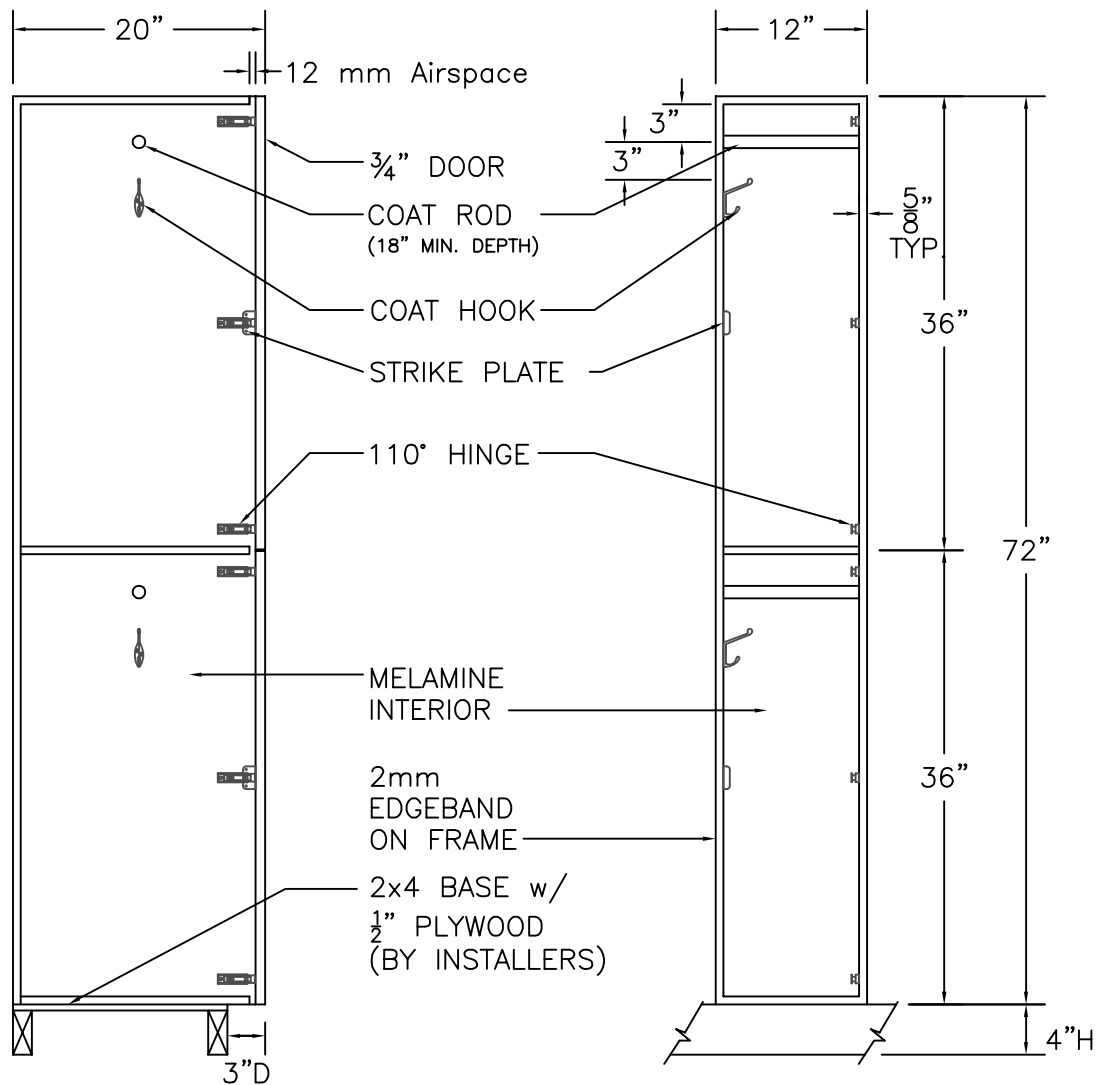

STANDARD SIZE OPTIONS:
 H = 60"/72"/84"
 W = 12"/15"/18"
 D = 15"/18"/20"

FRONT ELEVATION

SECTION VIEW

FRONT ELEV.-DOOR REMOVED

HOLLMAN
 SINCE 1976

1825 W. Walnut Hill Lane, Irving TX, 75038
 P: (972)815-4000 F: (972)815-2921
 www.hollman.com

MODEL B
 FLAT PANEL DOOR

DATE:	DRAWN BY:	APPROVED BY:
SCALE: 3/4" = 1'		DRAWING: