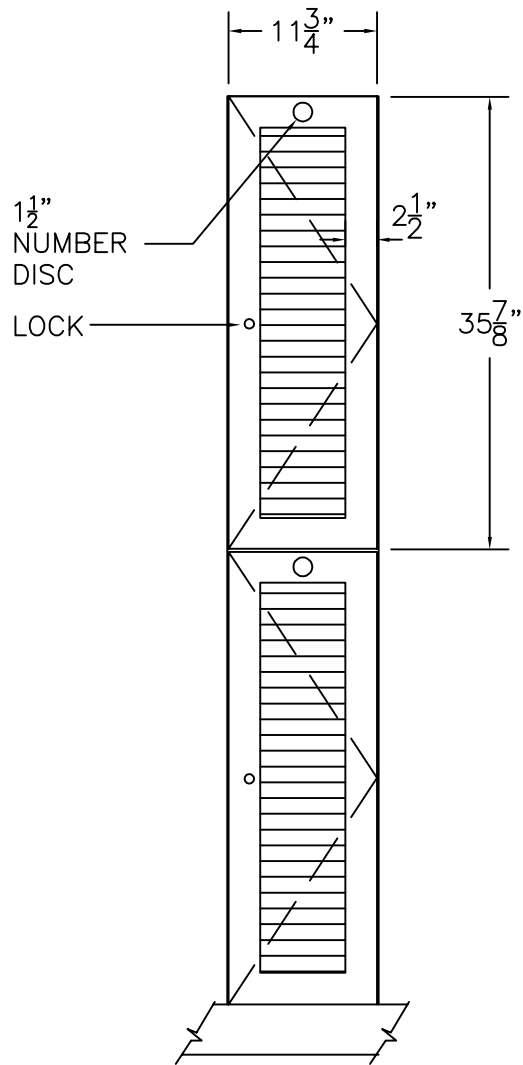

STANDARD SIZE OPTIONS: H = 60"/72"/84"
 W = 12"/15"/18"
 D = 15"/18"/20"

FRONT ELEVATION

SECTION VIEW

FRONT ELEV.-DOOR REMOVED

HOLLMAN
SINCE 1976

1825 W. Walnut Hill Lane, Irving TX, 75038
 P: (972)815-4000 F: (972)815-2921
 www.hollman.com

MODEL B
 LOUVER DOOR

DATE:	DRAWN BY:	APPROVED BY:
SCALE: 3/4" = 1'		DRAWING: