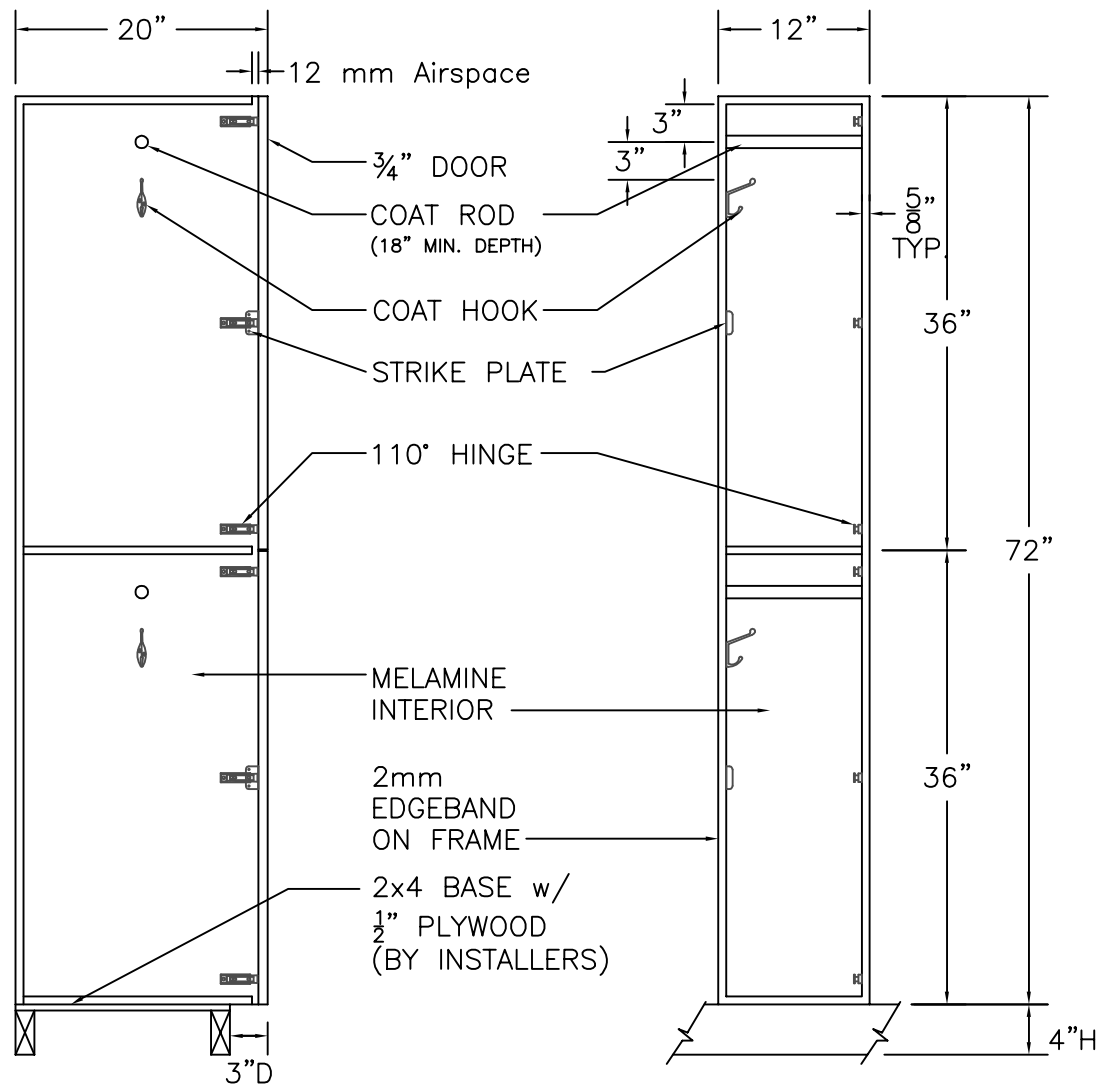

STANDARD SIZE OPTIONS: H = 60"/72"/84"
 W = 12"/15"/18"
 D = 15"/18"/20"

FRONT ELEVATION

SECTION VIEW

FRONT ELEV.-DOOR REMOVED

HOLLMAN
SINCE 1976

1825 W. Walnut Hill Lane, Irving TX, 75038
 P: (972)815-4000 F: (972)815-2921
 www.hollman.com

MODEL B
 LOUVER DOOR

DATE:	DRAWN BY:	APPROVED BY:
SCALE: 3/4" = 1'		DRAWING: