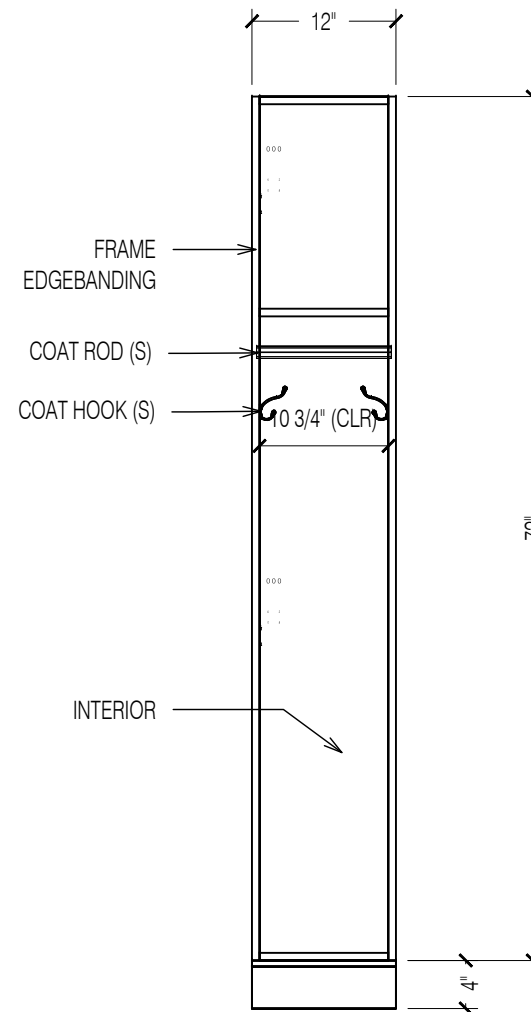

3 OPEN VIEW
3/4" = 1'

HOLLMAN
SINCE 1976

PROJECT TITLE:
Hollman Inc

SHEET TITLE:

MODEL - HYB

1	-
2	-
3	-
4	-
5	-

ITEM	DESCRIPTION
DOOR STYLE:	SLAB DOOR
DOOR MAT.-FINISH:	
INTERIOR MAT.:	
EDGE BAND (frame):	
EDGE BAND (door):	
LOCK TYPE:	LOCK
HARDWARE FINISH:	

PRODUCTION USE ONLY	
LJ #:	.....
LO #:	.....
DATE STARTED	..... 2/8/2019
LATEST REVISION	..... 2/8/2019
DRAWN BY:	.....
RELEASED BY:	.....
SHEET	04

QTY : XX

This document is the property of Hollman, Inc. and is not to be used without written permission.