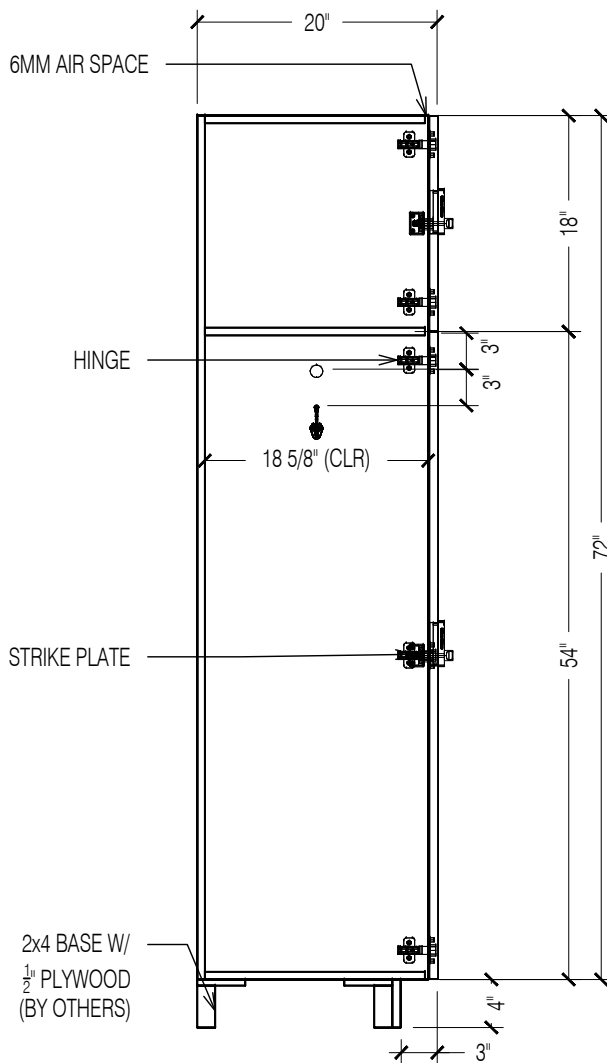

2 SECTION VIEW
3/4" = 1'