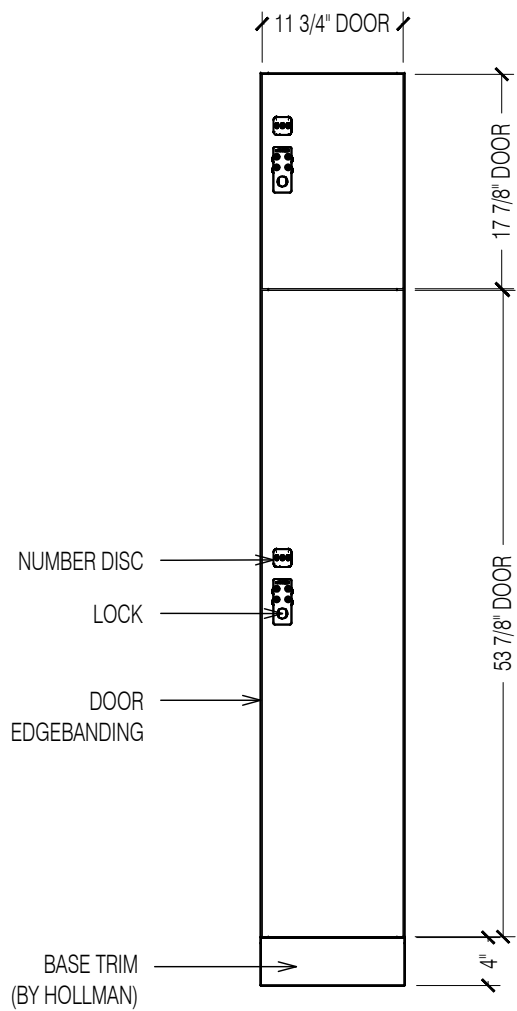

STANDARD SIZE OPTIONS: H = 60"/72"
W = 12"/15"/18"
D = 15"/18"/20"

1 FRONT VIEW
3/4" = 1'