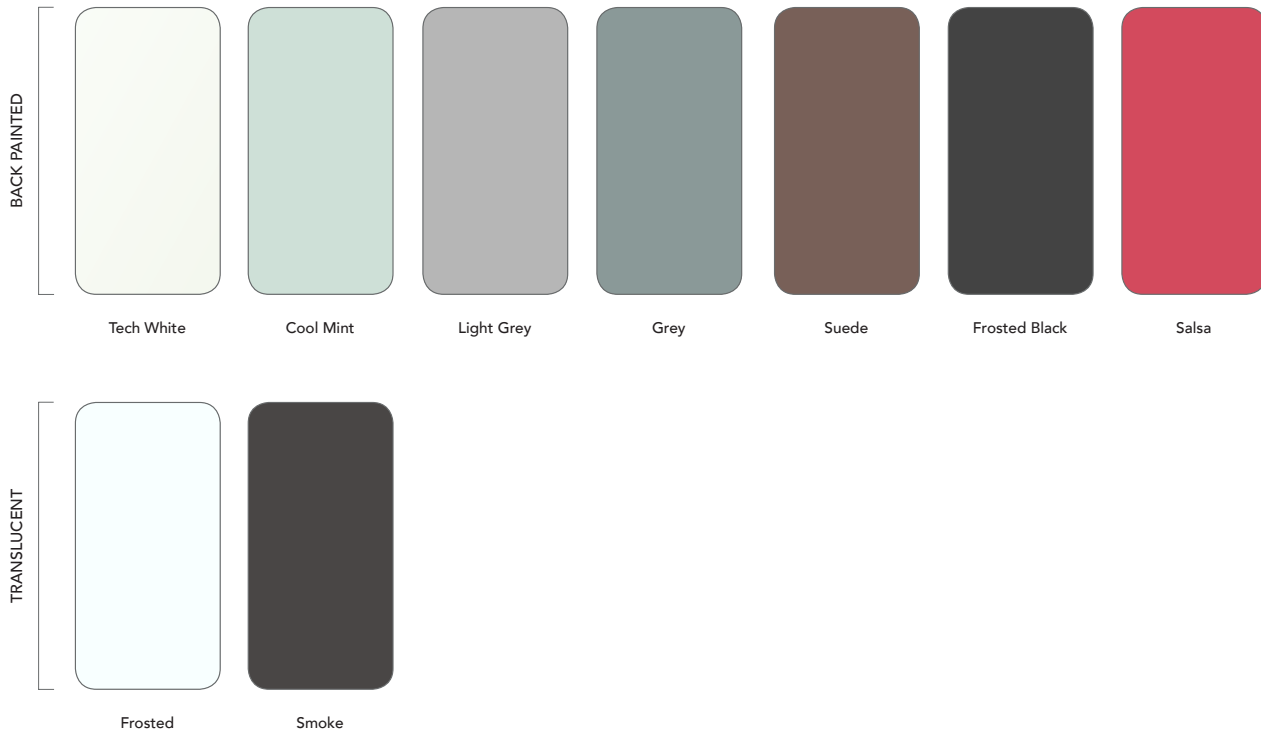

## Most Popular Colors

## Additional Colors

While this curated group of swatches represent the most popular glass colors, we can match any Pantone color to suit your needs. Contact your sales executive for details.